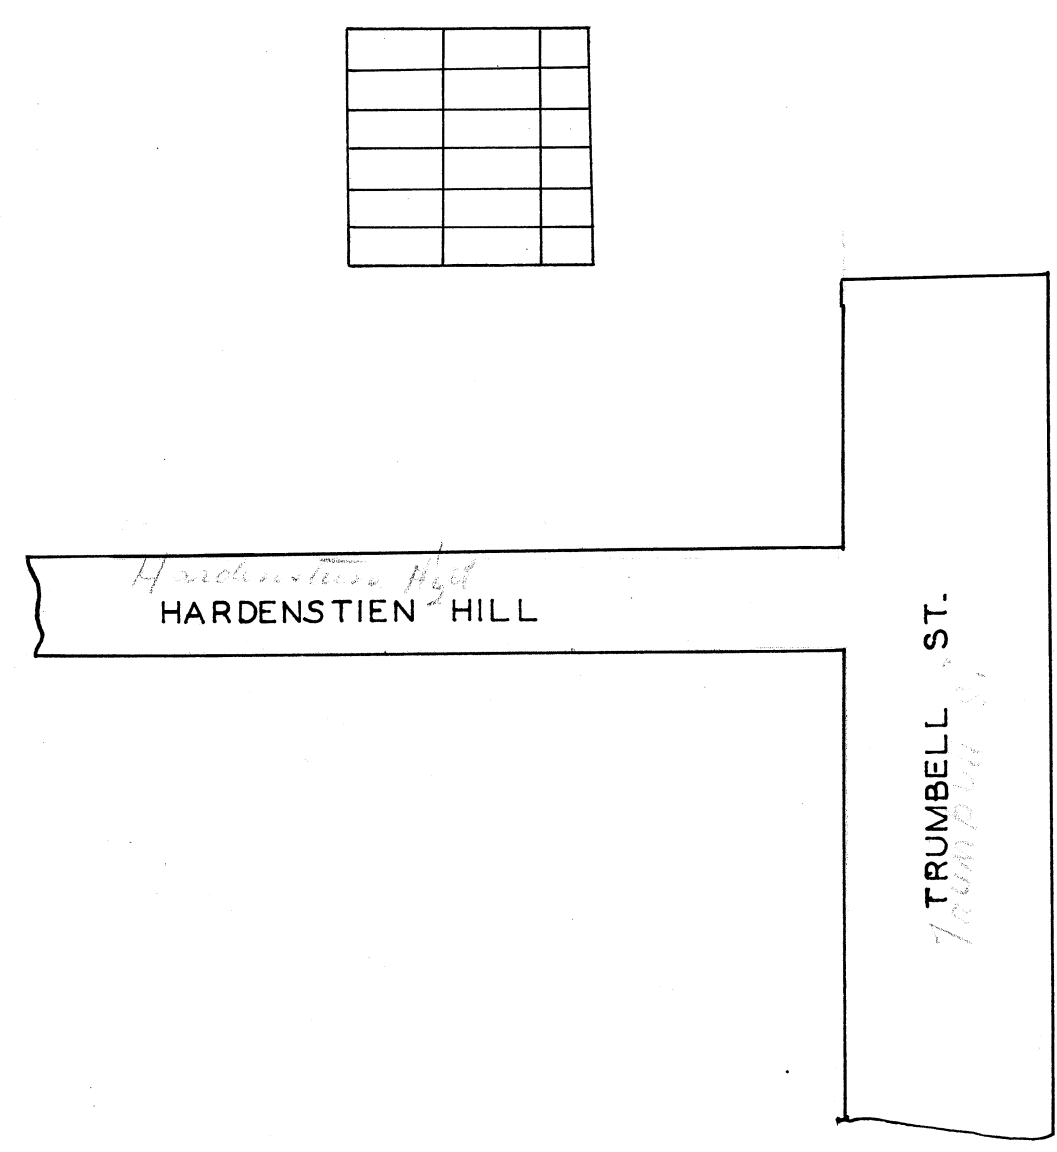

SCALE 20' = 1" .04 ACRE

N^o 82

**JEWISH
CEMETERY**
BELMONT CO. PULTNEY TWP.
OFFICIAL PROJECT NOS. 465-42-3-467
665-42-3-232

LEGEND	HISTORY
① REVOLUTIONARY WAR	ESTABLISHED ABOUT
② WAR OF 1812	1840
③ WAR WITH MEXICO	ORIG. PART OF THE
④ CIVIL WAR	FIRST SEVEN RANGES
⑤ SPANISH-AM. WAR	
⑥ WORLD WAR	

SCALE 20' = 1" 102 ACRE

N^o 187

**WORKMAN
CEMETERY**
BELMONT CO. PULTNEY TWP.
OFFICIAL PROJECT NOS. 465-42-3-467
665-42-3-232

LEGEND	HISTORY
① REVOLUTIONARY WAR	ESTABLISHED ABOUT
② WAR OF 1812	1837
③ WAR WITH MEXICO	ORIG. PART OF THE
④ CIVIL WAR	FIRST SEVEN RANGES
⑤ SPANISH-AM. WAR	
⑥ WORLD WAR	

SCALE 20' = 1" .014 ACRE

1139