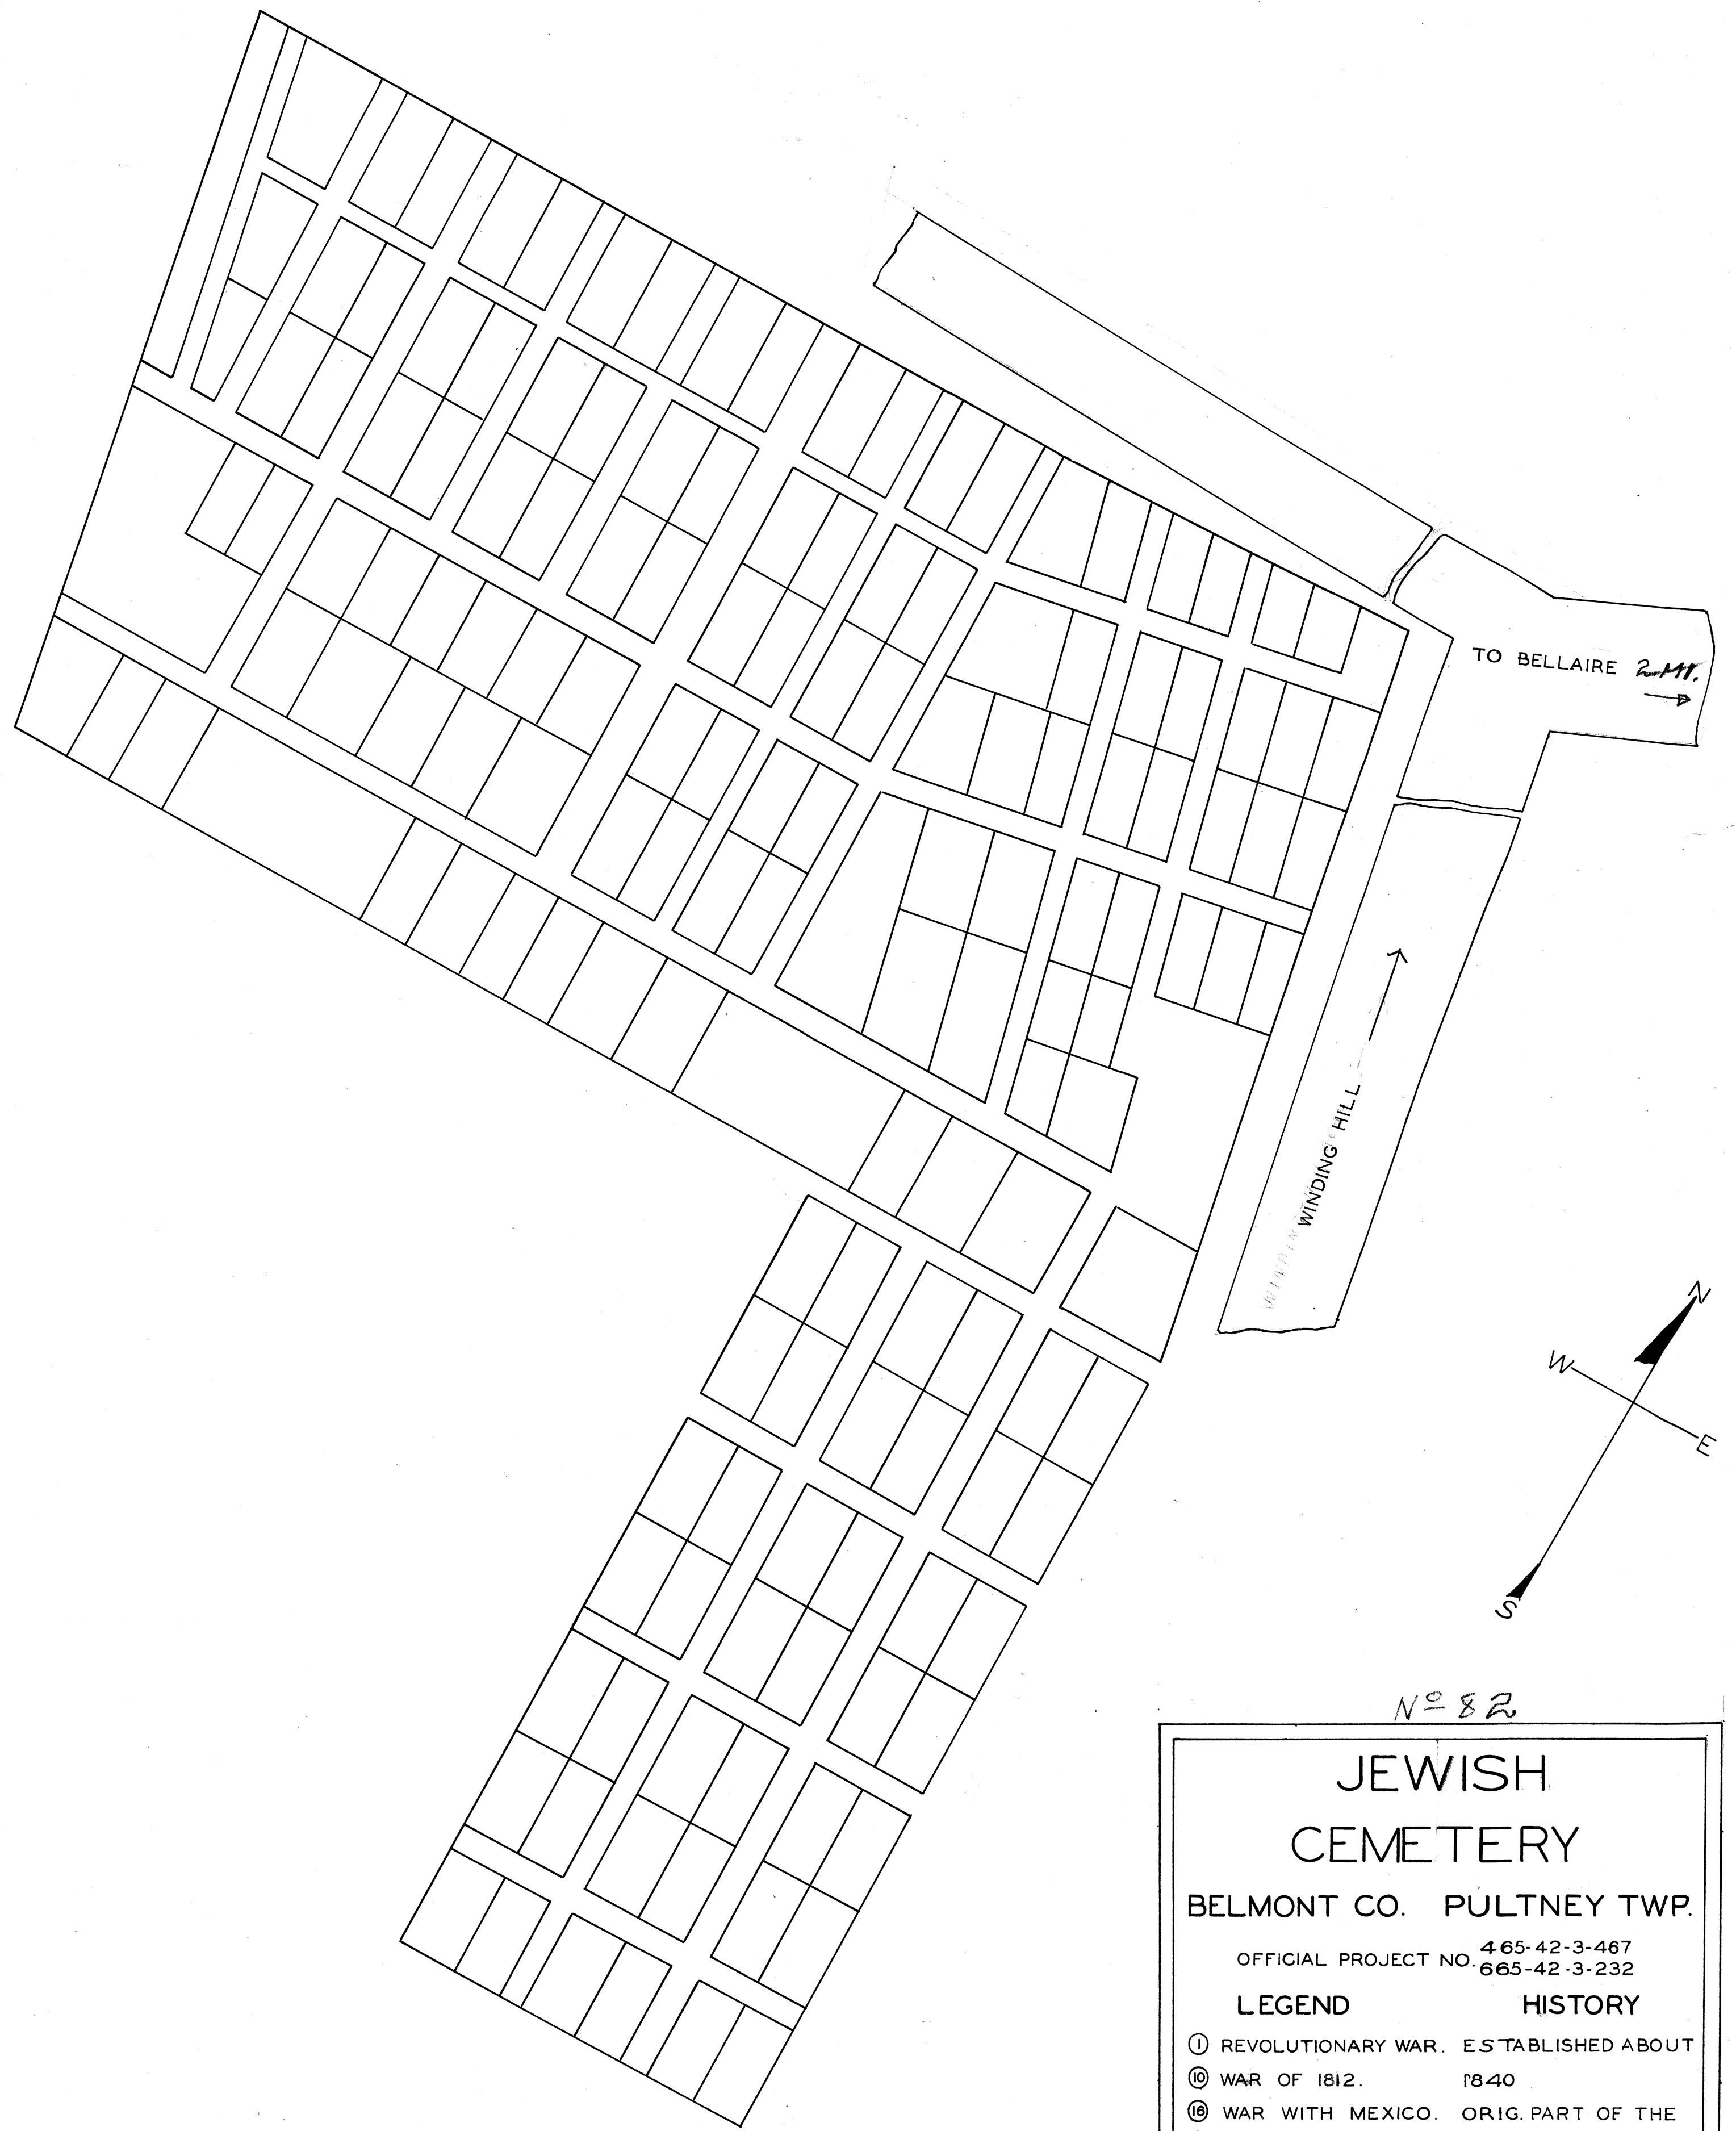

N^o 111

**NELSON
CEMETERY**
BELMONT CO. PULTNEY TWP.
OFFICIAL PROJECT NOS. 465-42-3-467
665-42-3-232

LEGEND	HISTORY
① REVOLUTIONARY WAR	ESTABLISHED ABOUT
② WAR OF 1812	1840
③ WAR WITH MEXICO	ORIG. PART OF THE
④ CIVIL WAR	FIRST SEVEN RANGES
⑤ SPANISH-AM. WAR	
⑥ WORLD WAR	

SCALE 20' = 1" .04 ACRE

N^o 82

**JEWISH
CEMETERY**
BELMONT CO. PULTNEY TWP.
OFFICIAL PROJECT NOS. 465-42-3-467
665-42-3-232

LEGEND	HISTORY
① REVOLUTIONARY WAR	ESTABLISHED ABOUT
② WAR OF 1812	1840
③ WAR WITH MEXICO	ORIG. PART OF THE
④ CIVIL WAR	FIRST SEVEN RANGES
⑤ SPANISH-AM. WAR	
⑥ WORLD WAR	

SCALE 20' = 1" 102 ACRE

N^o 187

**WORKMAN
CEMETERY**
BELMONT CO. PULTNEY TWP.
OFFICIAL PROJECT NOS. 465-42-3-467
665-42-3-232

LEGEND	HISTORY
① REVOLUTIONARY WAR	ESTABLISHED ABOUT
② WAR OF 1812	1837
③ WAR WITH MEXICO	ORIG. PART OF THE
④ CIVIL WAR	FIRST SEVEN RANGES
⑤ SPANISH-AM. WAR	
⑥ WORLD WAR	

SCALE 20' = 1" .014 ACRE

1139