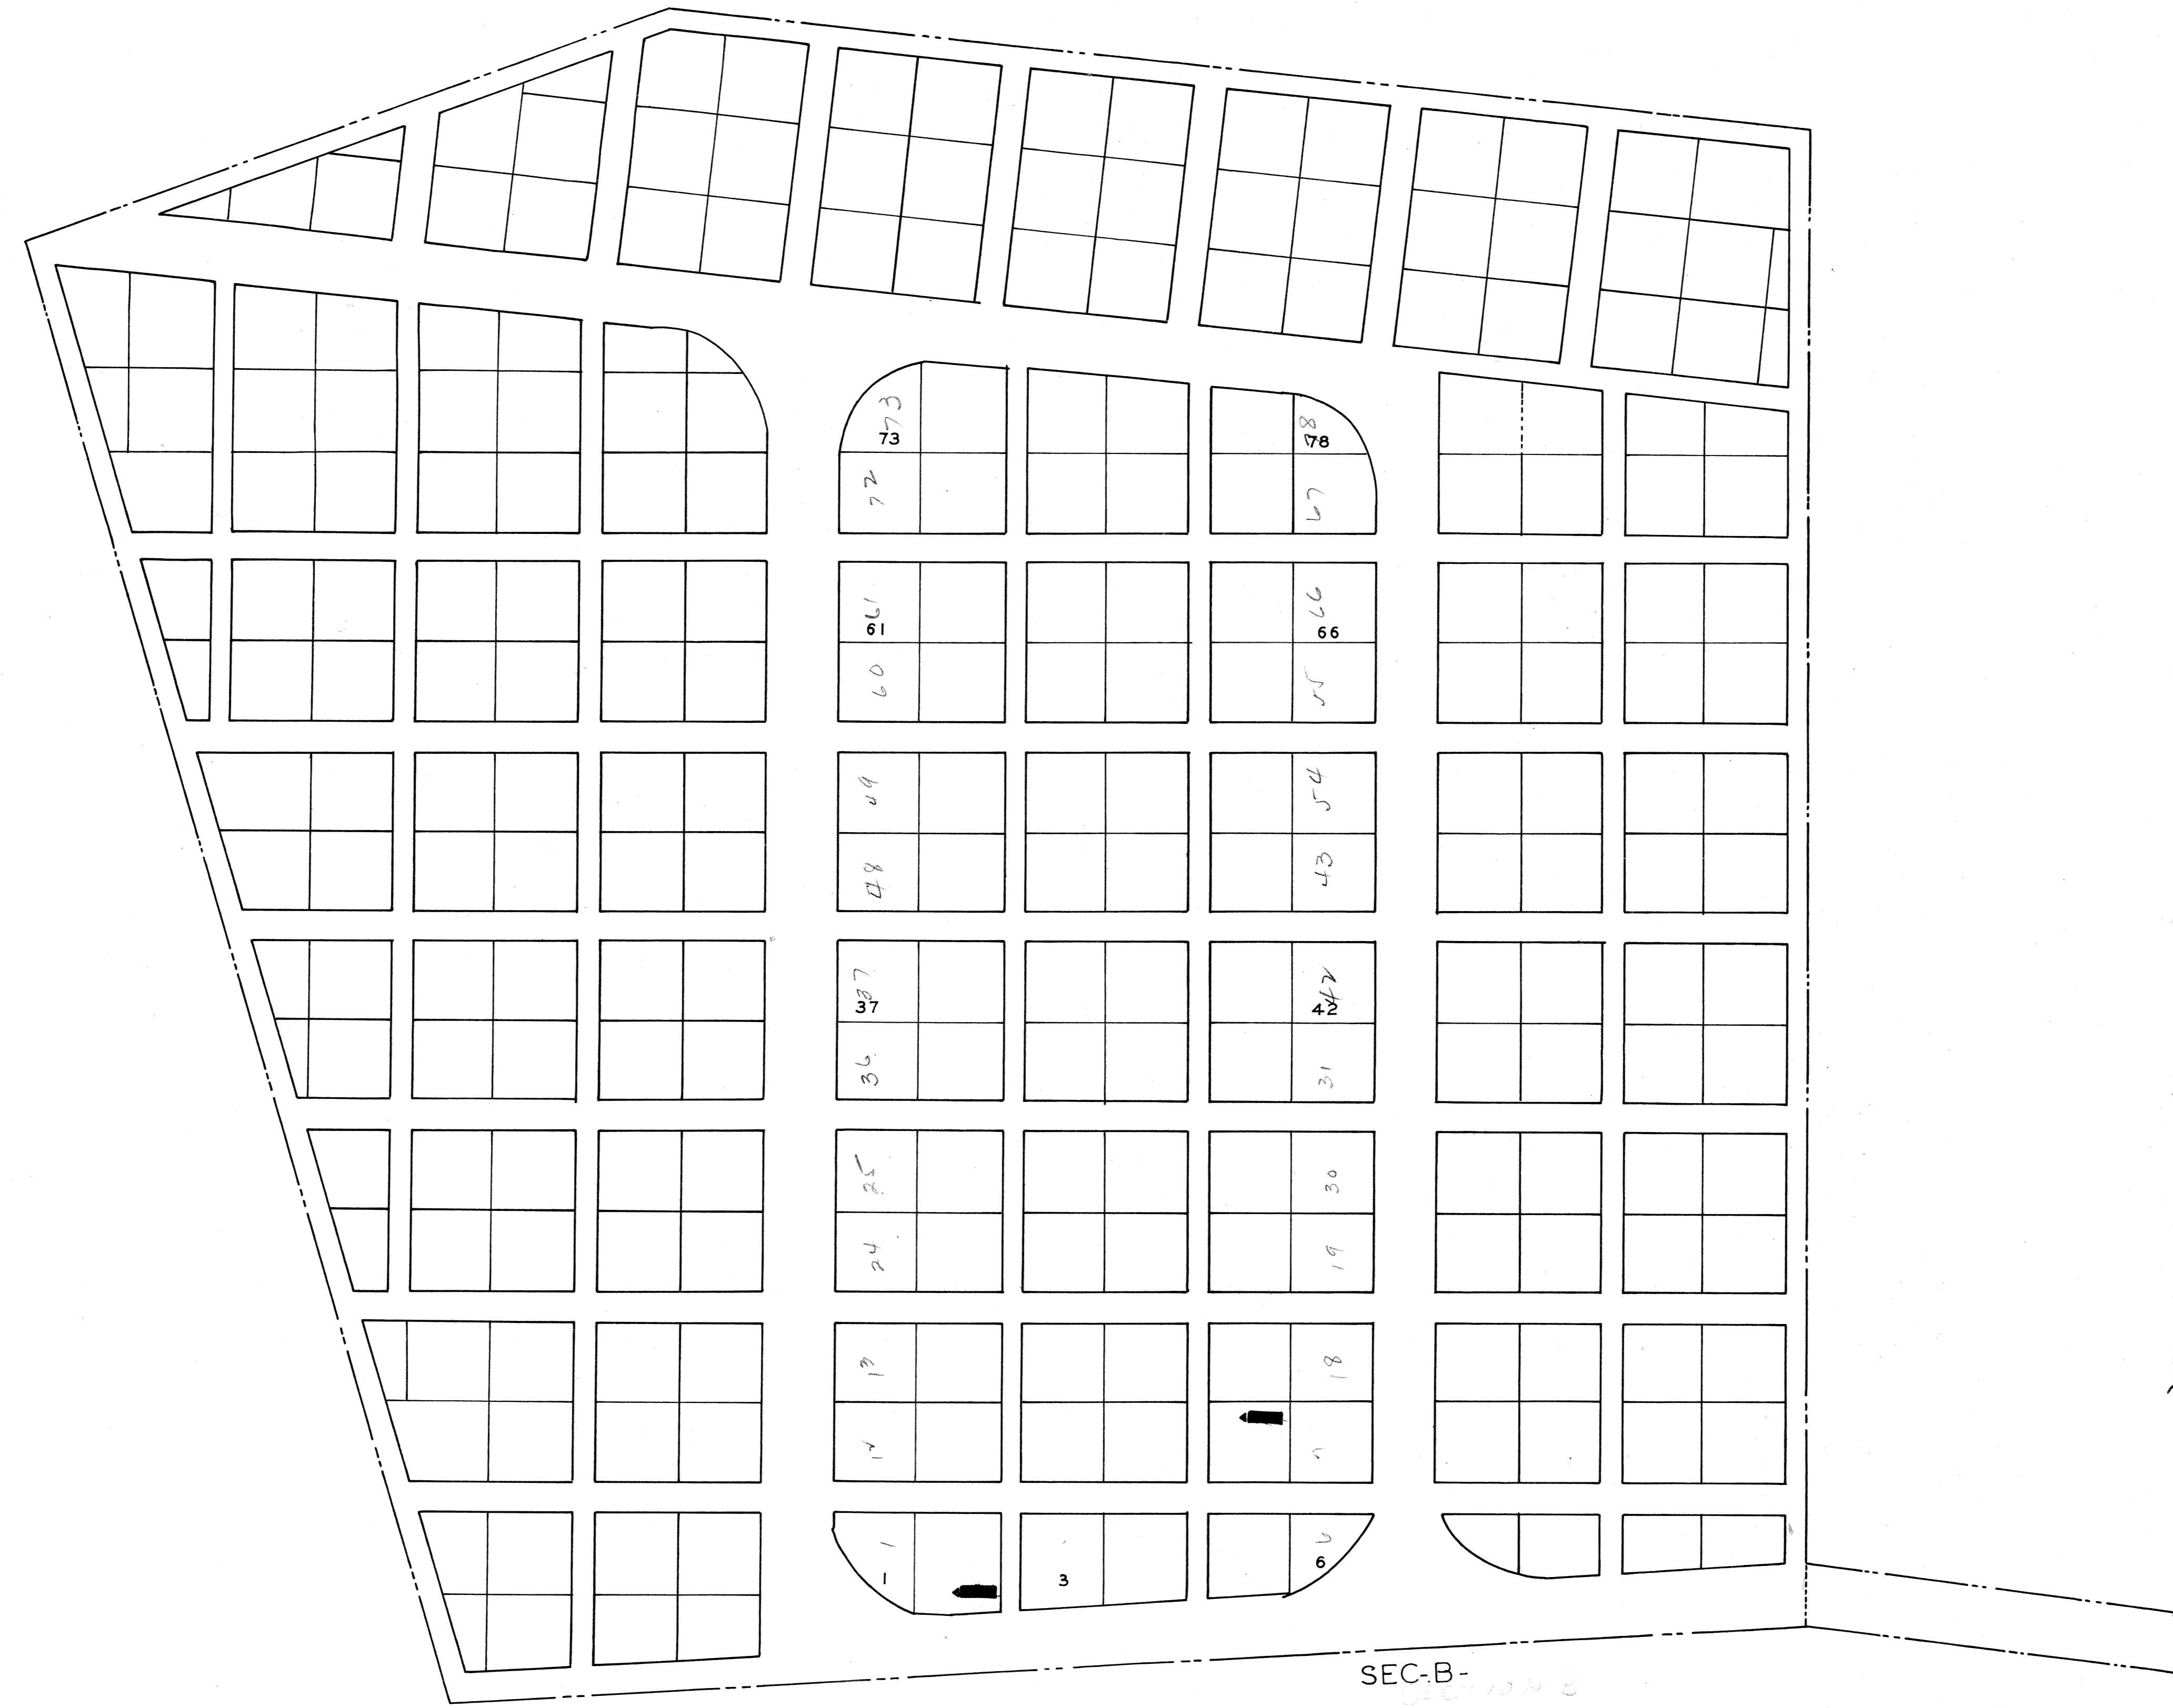

10-17

Franklin Park

SECTION B
PULTNEY TWP.

SEC-B-

DAVIS CEMETERY (CENTER HILL)

LOT-GRAVE-WAR-NAME
 2 1 ② DAWSON ROME
 8 1 ③ PRITCHARD JACK R.