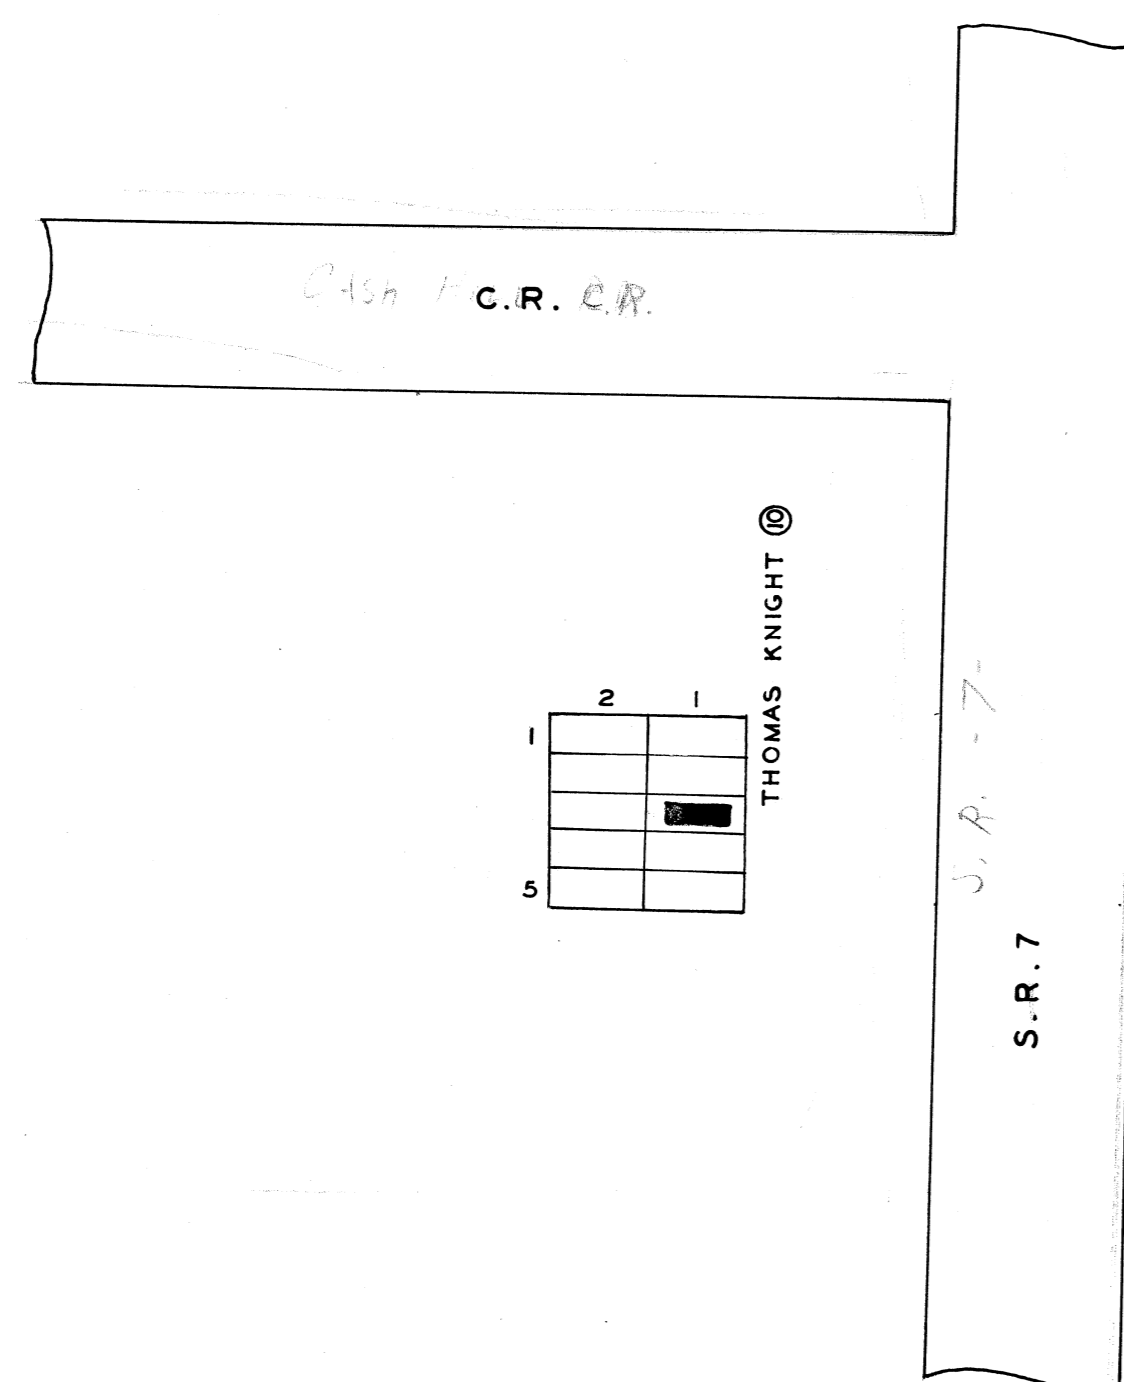

SCALE 20'-1" .013 ACRE

**MASTERS PVT.
CEMETERY**

BELMONT CO. MEAD TWP.

OFFICIAL PROJECT NOS. 465-42-3-467
665-42-3-232

LEGEND	HISTORY
① REVOLUTIONARY WAR	ESTABLISHED ABOUT
⑩ WAR OF 1812	1836
⑮ WAR WITH MEXICO	ORIG. PART OF THE
⑲ CIVIL WAR	FIRST SEVEN RANGES
⑳ SPANISH-AM. WAR	
⑳ WORLD WAR	

SCALE 20'-1" .023 ACRE

**KNIGHT PVT.
CEMETERY**

BELMONT CO. MEAD TWP.

OFFICIAL PROJECT NOS. 465-42-3-467
665-42-3-232

LEGEND	HISTORY
① REVOLUTIONARY WAR	ESTABLISHED ABOUT
⑩ WAR OF 1812	1832
⑮ WAR WITH MEXICO	ORIG. PART OF THE
⑲ CIVIL WAR	FIRST SEVEN RANGES
⑳ SPANISH-AM. WAR	
⑳ WORLD WAR	

SCALE 20'-1" .009 ACRE

**MASTERS PVT.
CEMETERY**

BELMONT CO. MEAD TWP.

OFFICIAL PROJECT NOS. 465-42-3-467
665-42-3-232

LEGEND	HISTORY
① REVOLUTIONARY WAR	ESTABLISHED ABOUT
⑩ WAR OF 1812	1842
⑮ WAR WITH MEXICO	ORIG. PART OF THE
⑲ CIVIL WAR	FIRST SEVEN RANGES
⑳ SPANISH-AM. WAR	
⑳ WORLD WAR	

SCALE 20'-1" .036 ACRE

Handwritten notes in the top-left corner of the page.

Handwritten notes in the bottom-left corner of the page.