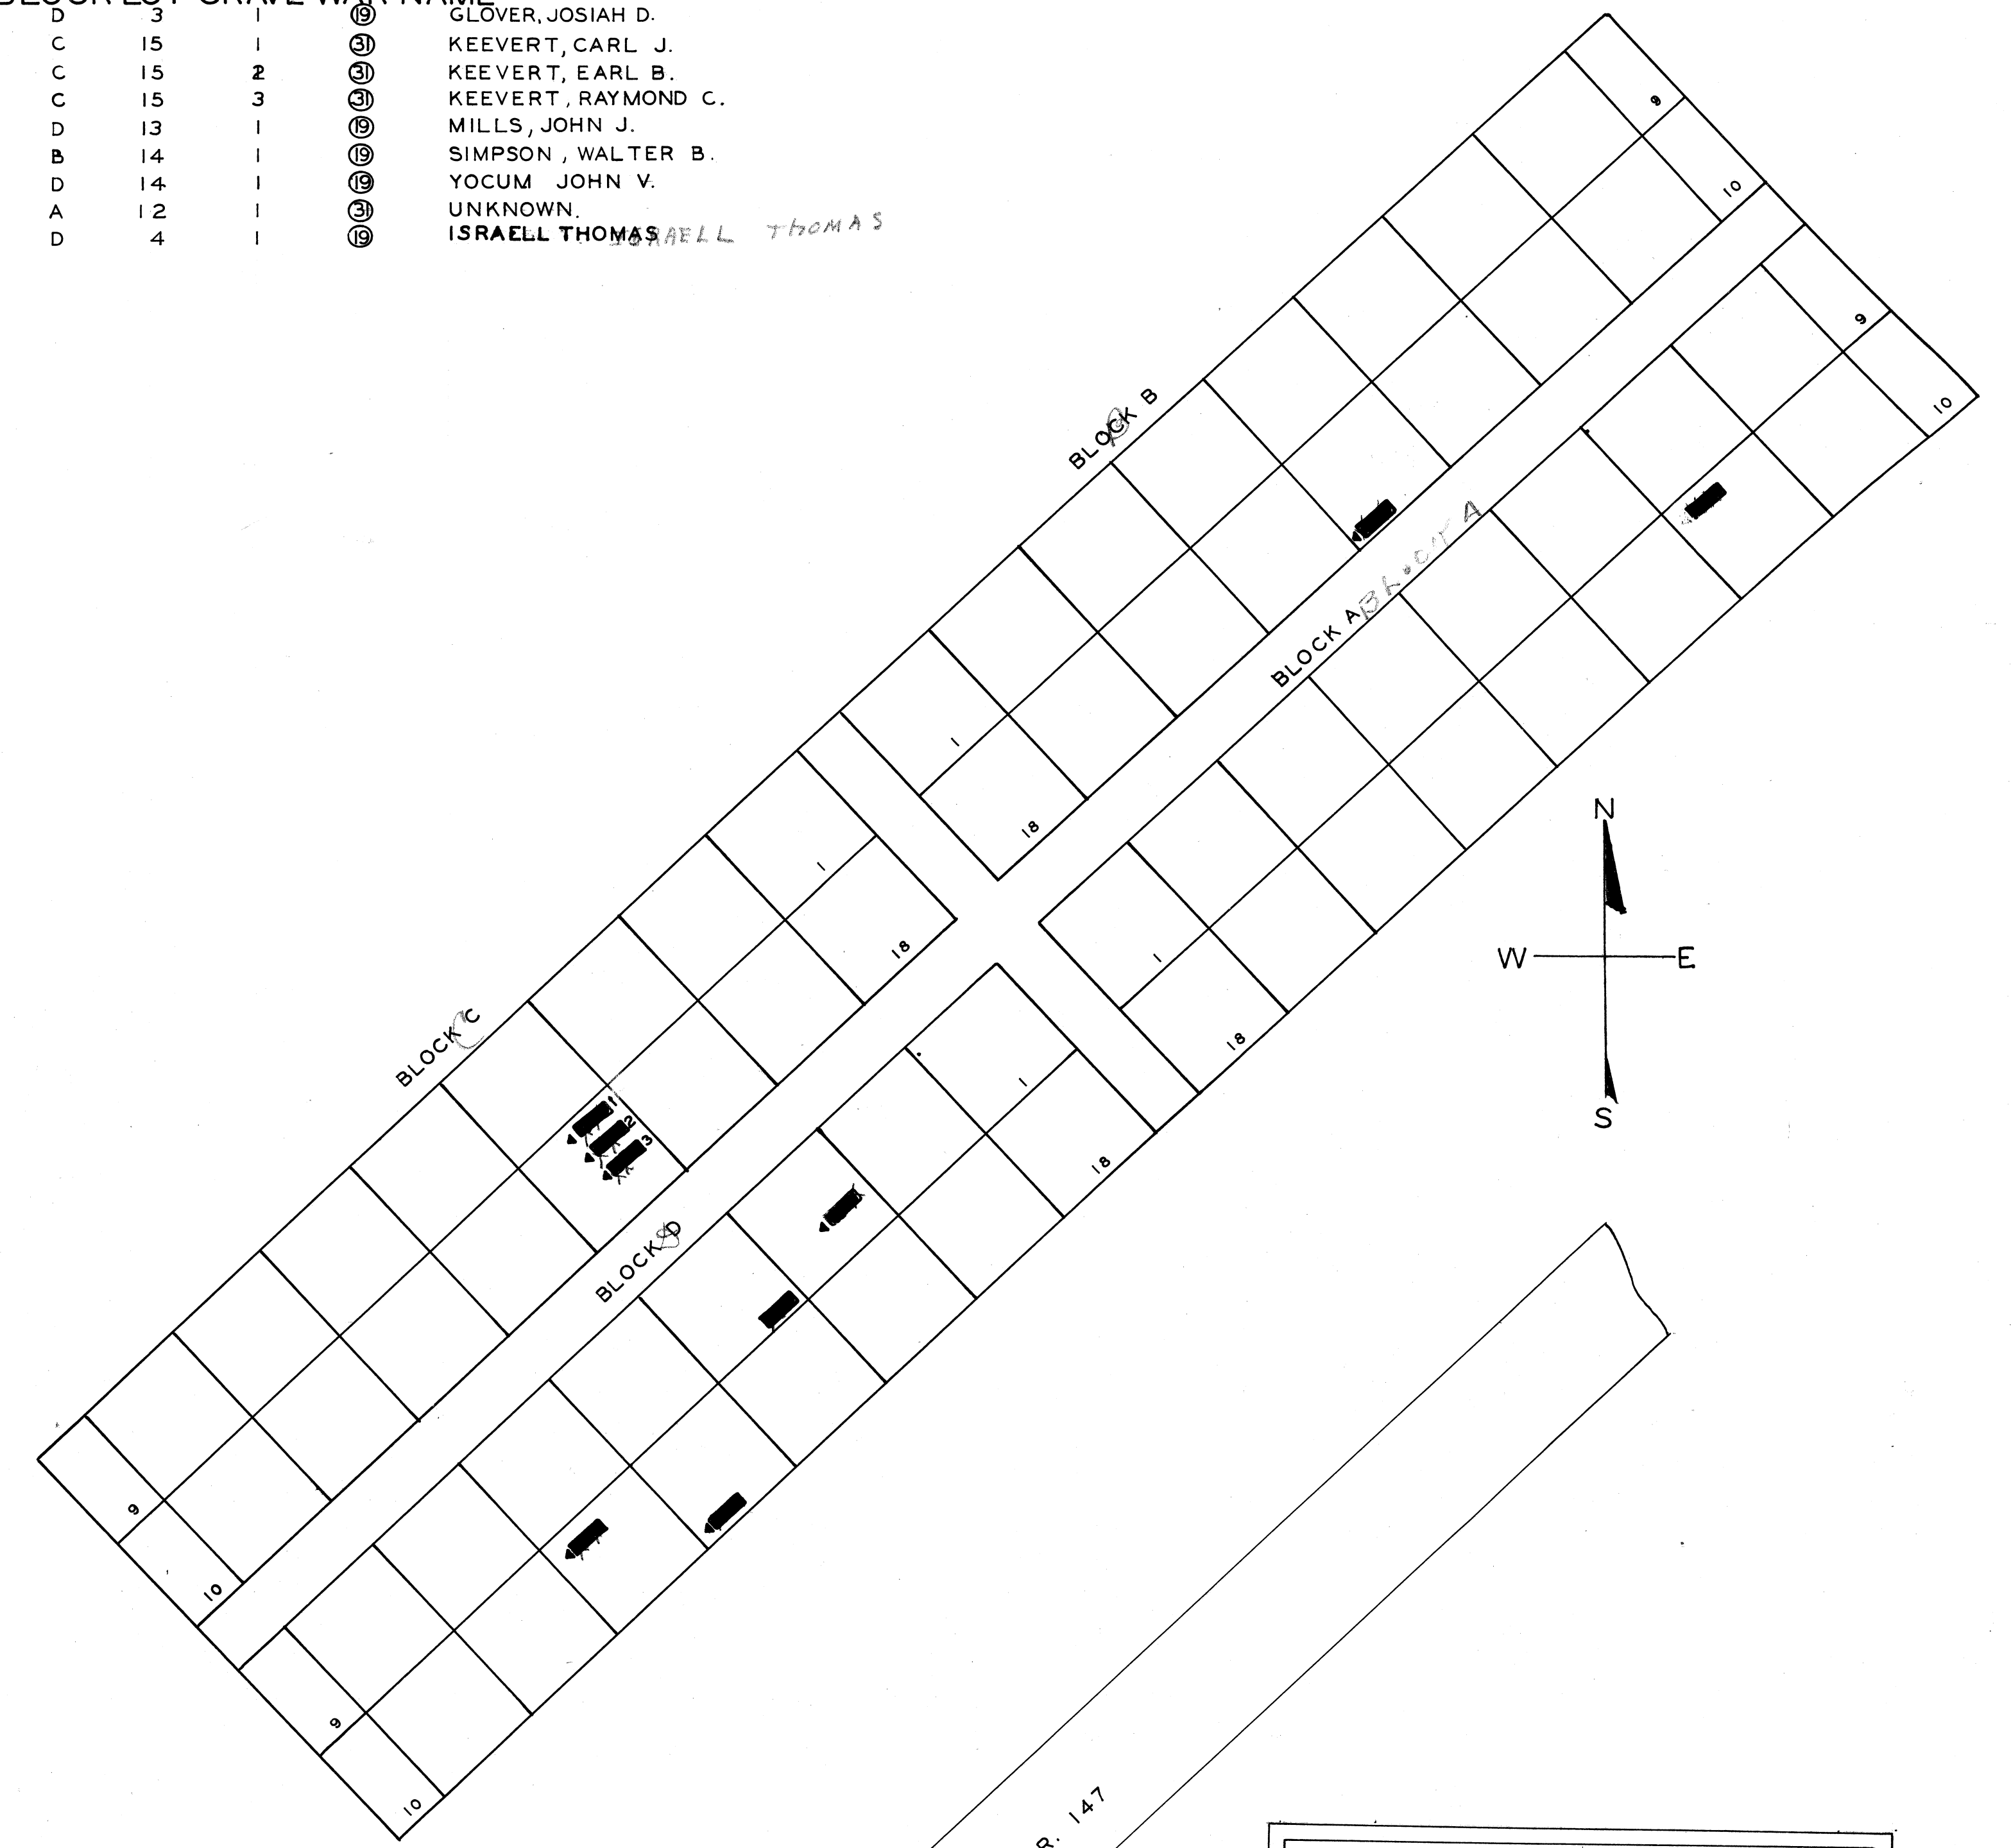

O-MI. KEY SR 147

BLOCK-LOT-GRAVE-WAR-NAME

A	8	1	①	BROWN, MARION K.
			①	CUNNINGHAM, JAMES.
B	25	1	②	GOODRICH, JAMES.
			②	GRUBB, EDWARD
			③	HAMMOND, WILLIAM
A	9	1	③	MCMASTER THOMAS J.
B	43	1	③	PHILLIPS, JAMES W.
A	3	1	④	SCALES, EDITH.
B	42	1	④	SMITH, CHARLES A.
B	35	1	④	SULLIVAN, DANIEL O.
B	37	1	④	TRIGG, WILLIAM.
A	50	1	④	TYRRELL, THOS.
			⑤	WALLACE, WILLIAM.
			⑤	WILGUS CHARLES

OLD BETHEL CEMETERY

BELMONT CO. MEAD TWP.

OFFICIAL PROJECT NO. 465-42-3-467
665-42-3-232

LEGEND	HISTORY
① REVOLUTIONARY WAR. ESTABLISHED ABOUT 1829	
② WAR OF 1812.	
③ WAR WITH MEXICO. ORIG. PART OF THE FIRST SEVEN RANGES	
④ CIVIL WAR.	
⑤ SPANISH-AM. WAR.	
⑥ WORLD WAR.	

SCALE 20"=1" 1.075 ACRE

BLOCK-LOT-GRAVE-WAR-NAME

D	3	1	⑥	GLOVER, JOSIAH D.
C	15	1	⑥	KEEVERT, CARL J.
C	15	2	⑥	KEEVERT, EARL B.
C	15	3	⑥	KEEVERT, RAYMOND C.
D	13	1	⑥	MILLS, JOHN J.
B	14	1	⑥	SIMPSON, WALTER B.
D	14	1	⑥	YOCUM JOHN V.
A	12	1	⑥	UNKNOWN.
D	4	1	⑥	ISRAELL THOMAS BELL THOMAS

SCALE 20"=1" .67 ACRE

10127