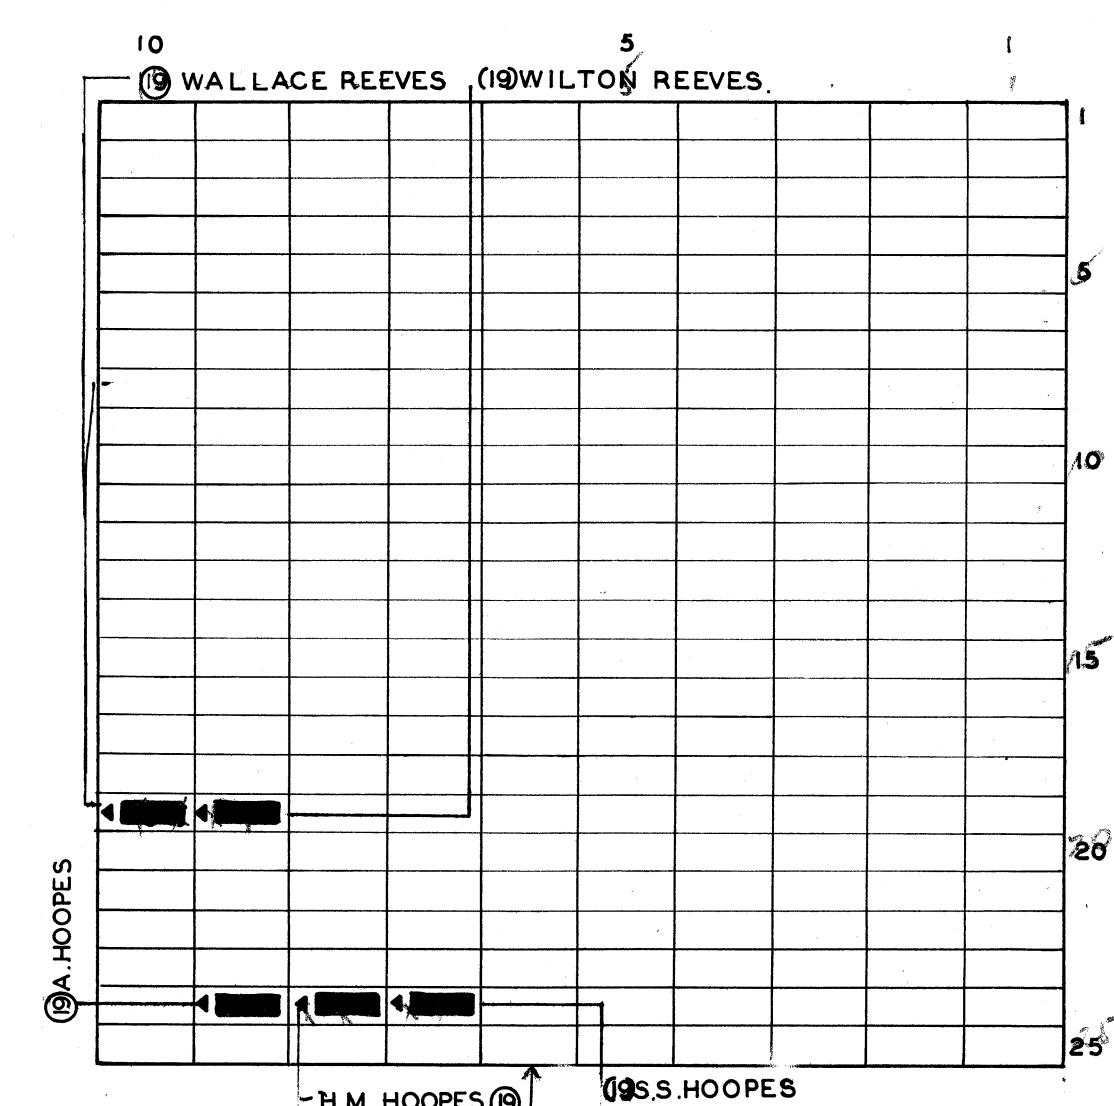

SCALE 20' = 1"      .037 ACRE

Fairview Public Cem. Highway 130  
 Sect. 20-1      1/20-21

**FAIRVIEW  
CEMETERY**  
 BELMONT CO. WAYNE TWP.  
 OFFICIAL PROJECT NOS. 465-42-3-467  
 665-42-3-232

LEGEND	HISTORY
① REVOLUTIONARY WAR ESTABLISHED ABOUT	
② WAR OF 1812	1827
③ WAR WITH MEXICO	ORIG. PART OF THE
④ CIVIL WAR	FIRST SEVEN RANGES
⑤ SPANISH-AM. WAR	
⑥ WORLD WAR	

SCALE 20' = 1"      .21 ACRE

**FRALEY  
CEMETERY**  
 BELMONT CO. WASHINGTON TWP.  
 OFFICIAL PROJECT NOS. 465-42-3-467  
 665-42-3-232

LEGEND	HISTORY
① REVOLUTIONARY WAR ESTABLISHED ABOUT	
② WAR OF 1812	1814
③ WAR WITH MEXICO	ORIG. PART OF THE
④ CIVIL WAR	FIRST SEVEN RANGES
⑤ SPANISH-AM. WAR	
⑥ WORLD WAR	

SCALE 20' = 1"      .034 ACRE

**BENSON  
CEMETERY**  
 BELMONT CO. WAYNE TWP.  
 OFFICIAL PROJECT NOS. 465-42-3-467  
 665-42-3-232

LEGEND	HISTORY
① REVOLUTIONARY WAR ESTABLISHED ABOUT	
② WAR OF 1812	1832
③ WAR WITH MEXICO	ORIG. PART OF THE
④ CIVIL WAR	FIRST SEVEN RANGES
⑤ SPANISH-AM. WAR	
⑥ WORLD WAR	

SCALE 20' = 1"      .23 ACRE

1/20-21  
 Belmont Co.  
 Area - 037  
 1/20-21