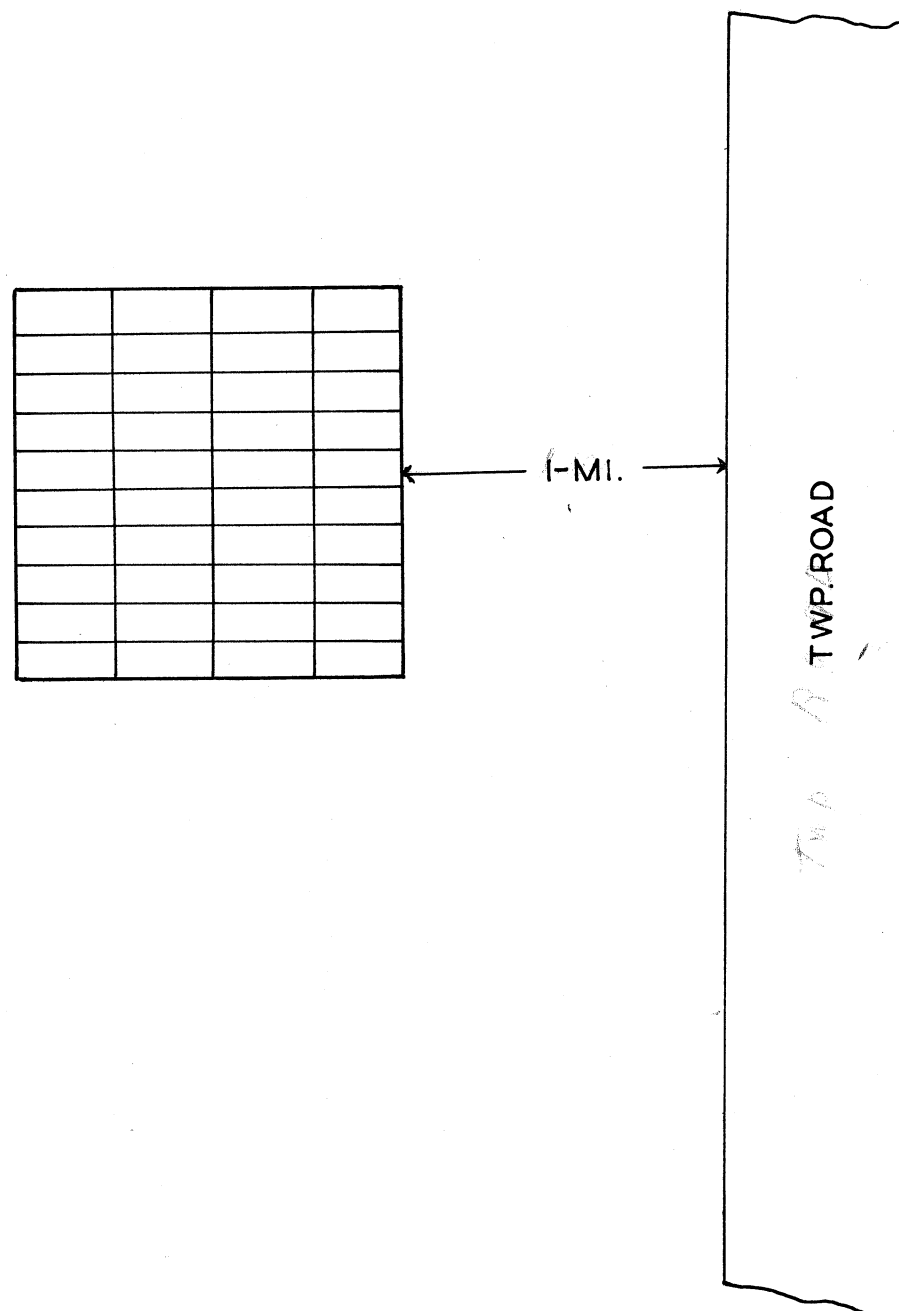

SCALE 20' = 1"      .037 ACRE

Fairview Public Cem. Highway 130  
 Sect. 20-1      1/20-21

**FAIRVIEW  
CEMETERY**  
 BELMONT CO. WAYNE TWP.  
 OFFICIAL PROJECT NOS. 465-42-3-467  
 665-42-3-232

LEGEND	HISTORY
① REVOLUTIONARY WAR ESTABLISHED ABOUT	
② WAR OF 1812	1827
③ WAR WITH MEXICO	ORIG. PART OF THE
④ CIVIL WAR	FIRST SEVEN RANGES
⑤ SPANISH-AM. WAR	
⑥ WORLD WAR	

SCALE 20' = 1"      .21 ACRE

**FRALEY  
CEMETERY**  
 BELMONT CO. WASHINGTON TWP.  
 OFFICIAL PROJECT NOS. 465-42-3-467  
 665-42-3-232

LEGEND	HISTORY
① REVOLUTIONARY WAR ESTABLISHED ABOUT	
② WAR OF 1812	1814
③ WAR WITH MEXICO	ORIG. PART OF THE
④ CIVIL WAR	FIRST SEVEN RANGES
⑤ SPANISH-AM. WAR	
⑥ WORLD WAR	

SCALE 20' = 1"      .034 ACRE

**BENSON  
CEMETERY**  
 BELMONT CO. WAYNE TWP.  
 OFFICIAL PROJECT NOS. 465-42-3-467  
 665-42-3-232

LEGEND	HISTORY
① REVOLUTIONARY WAR ESTABLISHED ABOUT	
② WAR OF 1812	1832
③ WAR WITH MEXICO	ORIG. PART OF THE
④ CIVIL WAR	FIRST SEVEN RANGES
⑤ SPANISH-AM. WAR	
⑥ WORLD WAR	

SCALE 20' = 1"      .23 ACRE

1/20-21  
 Belmont Co.  
 Area - 037  
 1/20-21