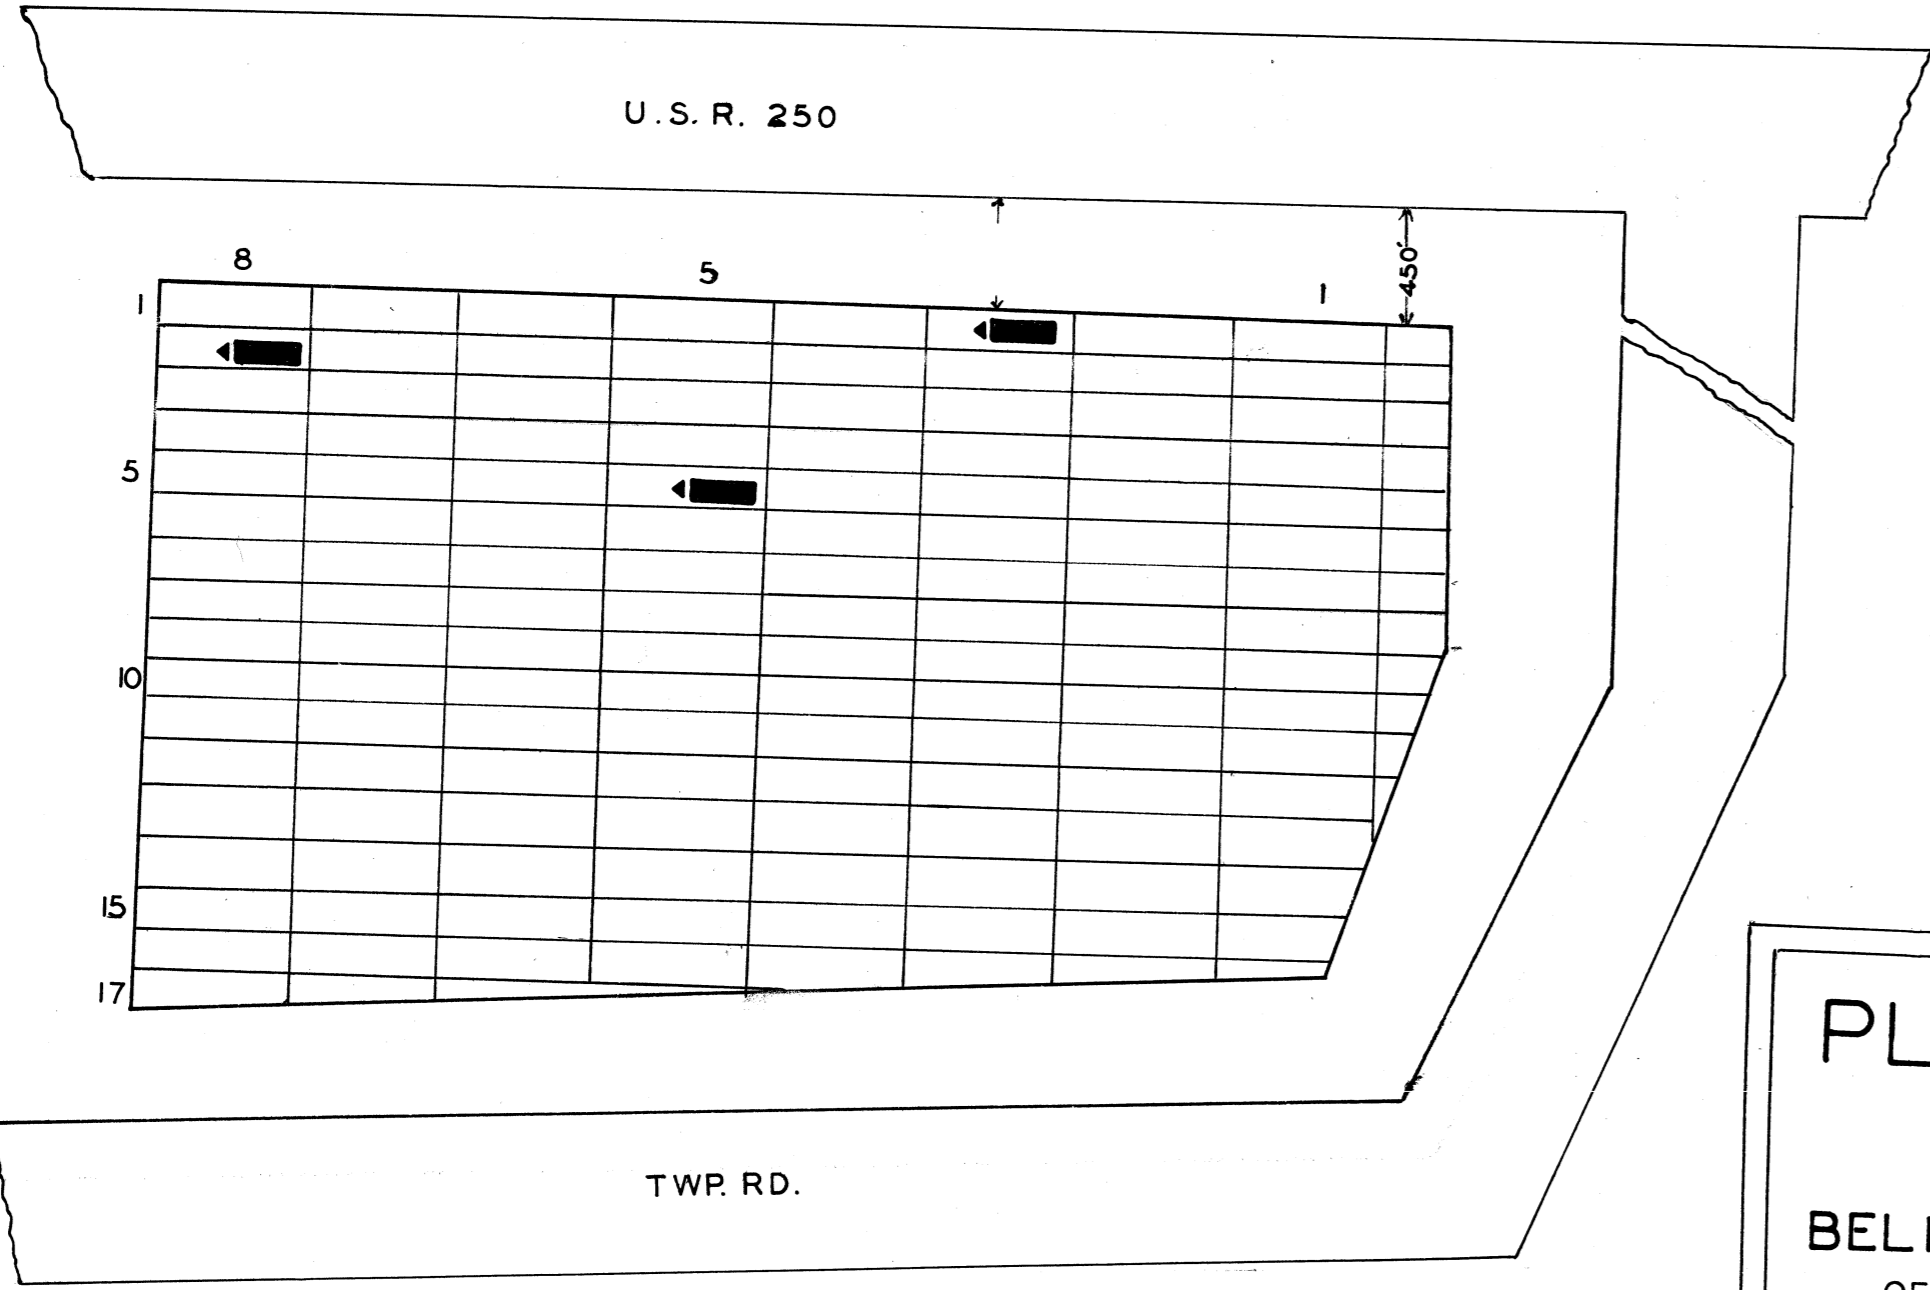

LEGEND	HISTORY
① REVOLUTIONARY WAR	ESTABLISHED ABOUT 1814
⑩ WAR OF 1812	1814
⑥ WAR WITH MEXICO	ORIG. PART OF THE FIRST SEVEN RANGES
⑩ CIVIL WAR	
② SPANISH-AM. WAR	
③① WORLD WAR	

SCALE 20' 1" .08 ACRE

U.S.R. 250

SCALE 20' 1" .5 ACRE

PLEASANT GROVE CEMETERY
 BELMONT CO. COLERAIN TWP.
 OFFICIAL PROJECT NOS. 465-42-3-467
 665-42-3-232

LEGEND	HISTORY
① REVOLUTIONARY WAR	ESTABLISHED ABOUT 1854
⑩ WAR OF 1812	1854
⑥ WAR WITH MEXICO	ORIG. PART OF THE FIRST SEVEN RANGES
⑩ CIVIL WAR	
② SPANISH-AM. WAR	
③① WORLD WAR	

SCALE 20' 1" .5 ACRE

ROW	GRAVE	WAR	NAME
3	1	⑩	BROWN, THOMAS C.
8	2	⑩	LOOMAN, J.W.
5	5	⑩	WILSON, GEO.

TWP. RD.

FISHER CEMETERY
 BELMONT CO. COLERAIN TWP.
 OFFICIAL PROJECT NOS. 465-42-3-467
 665-42-3-232

LEGEND	HISTORY
① REVOLUTIONARY WAR	ESTABLISHED ABOUT 1814
⑩ WAR OF 1812	1814
⑥ WAR WITH MEXICO	ORIG. PART OF THE FIRST SEVEN RANGES
⑩ CIVIL WAR	
② SPANISH-AM. WAR	
③① WORLD WAR	

SCALE 20' 1" .085 ACRE

U.S. 250