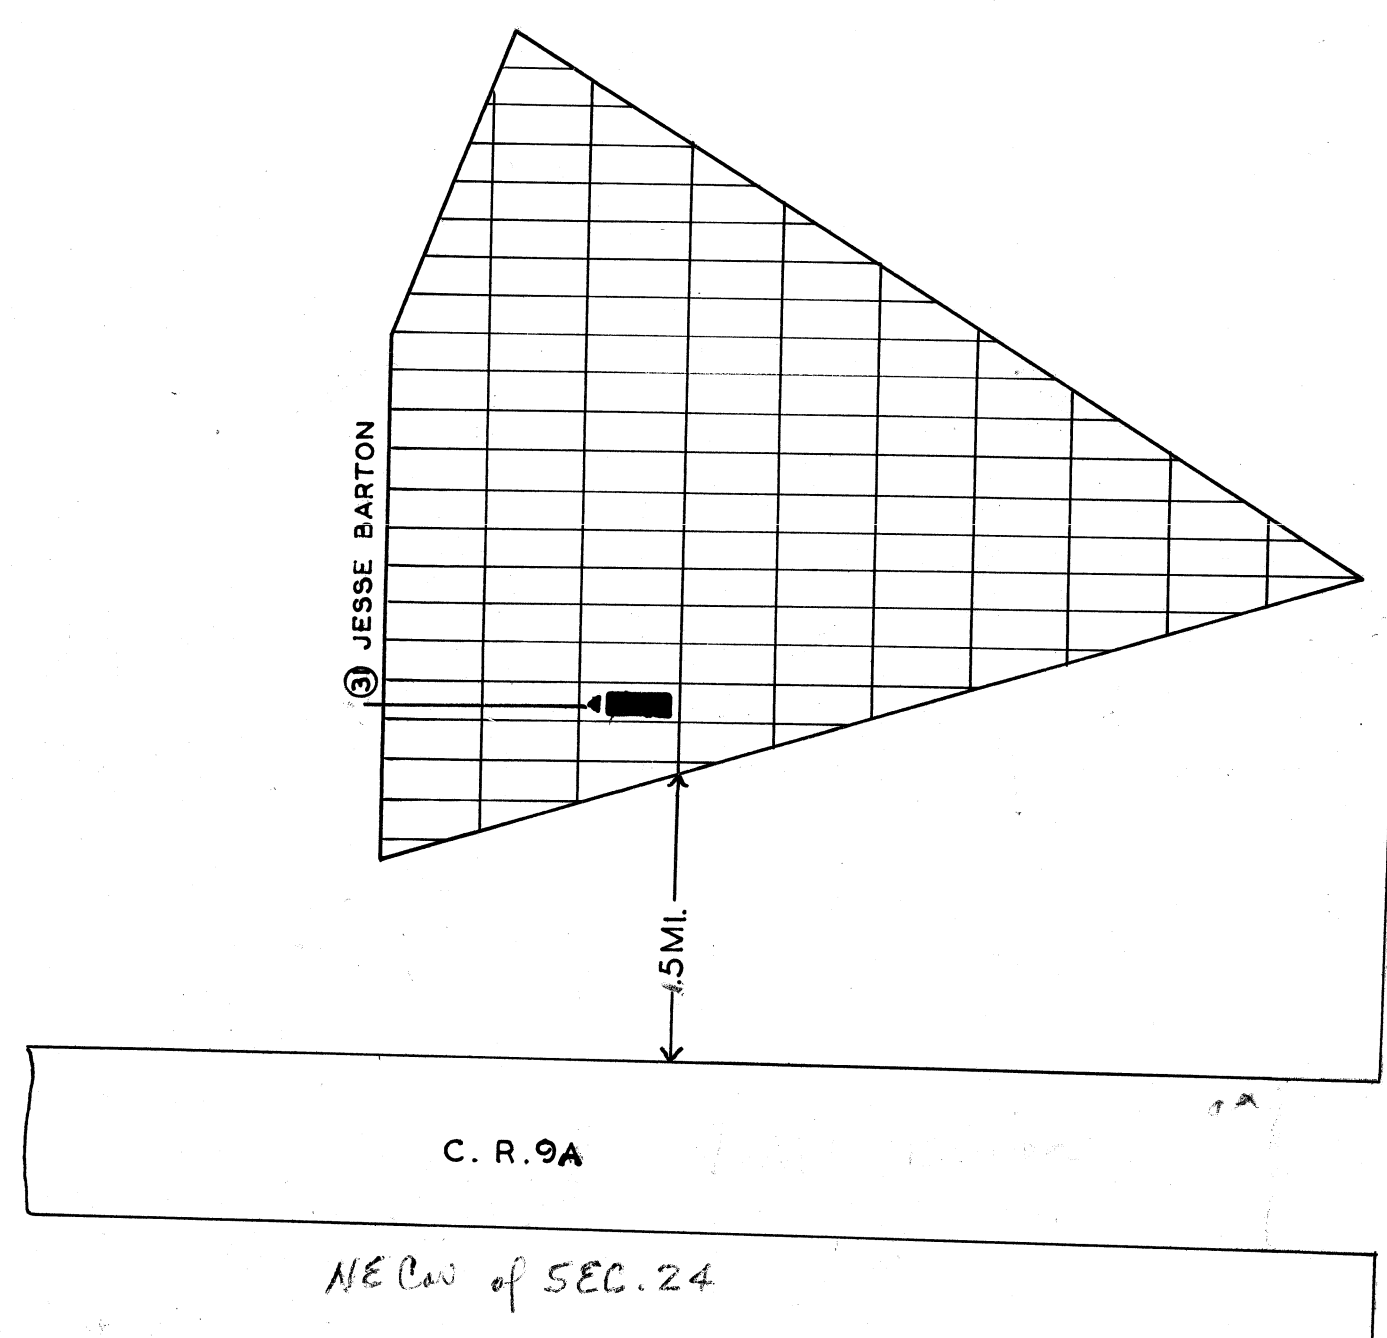

SW 1/4 of SEC 24 on West Bdy. Line

**NEW BARTON  
CEMETERY**  
BELMONT CO. COLERAIN TWP.  
OFFICIAL PROJECT NOS. 465-42-3-467  
665-42-3-232

LEGEND	HISTORY
① REVOLUTIONARY WAR	ESTABLISHED ABOUT
② WAR OF 1812	1938
③ WAR WITH MEXICO	ORIG. PART OF THE
④ CIVIL WAR	FIRST SEVEN RANGES
⑤ SPANISH-AM. WAR	
⑥ WORLD WAR	

SCALE 20' 1" .63 ACRE

**BARTON  
CEMETERY**  
BELMONT CO. COLERAIN TWP.  
OFFICIAL PROJECT NOS. 465-42-3-467  
665-42-3-232

LEGEND	HISTORY
① REVOLUTIONARY WAR	ESTABLISHED ABOUT
② WAR OF 1812	1846
③ WAR WITH MEXICO	ORIG. PART OF THE
④ CIVIL WAR	FIRST SEVEN RANGES
⑤ SPANISH-AM. WAR	
⑥ WORLD WAR	

SCALE 20' 1" .42 ACRE

**BERRY  
CEMETERY**  
BELMONT CO. COLERAIN TWP.  
OFFICIAL PROJECT NOS. 465-42-3-467  
665-42-3-232

LEGEND	HISTORY
① REVOLUTIONARY WAR	ESTABLISHED ABOUT
② WAR OF 1812	1842
③ WAR WITH MEXICO	ORIG. PART OF THE
④ CIVIL WAR	FIRST SEVEN RANGES
⑤ SPANISH-AM. WAR	
⑥ WORLD WAR	

SCALE 20' 1" .32 ACRE

THEODORE CLARK  
ISAAC VICKERS