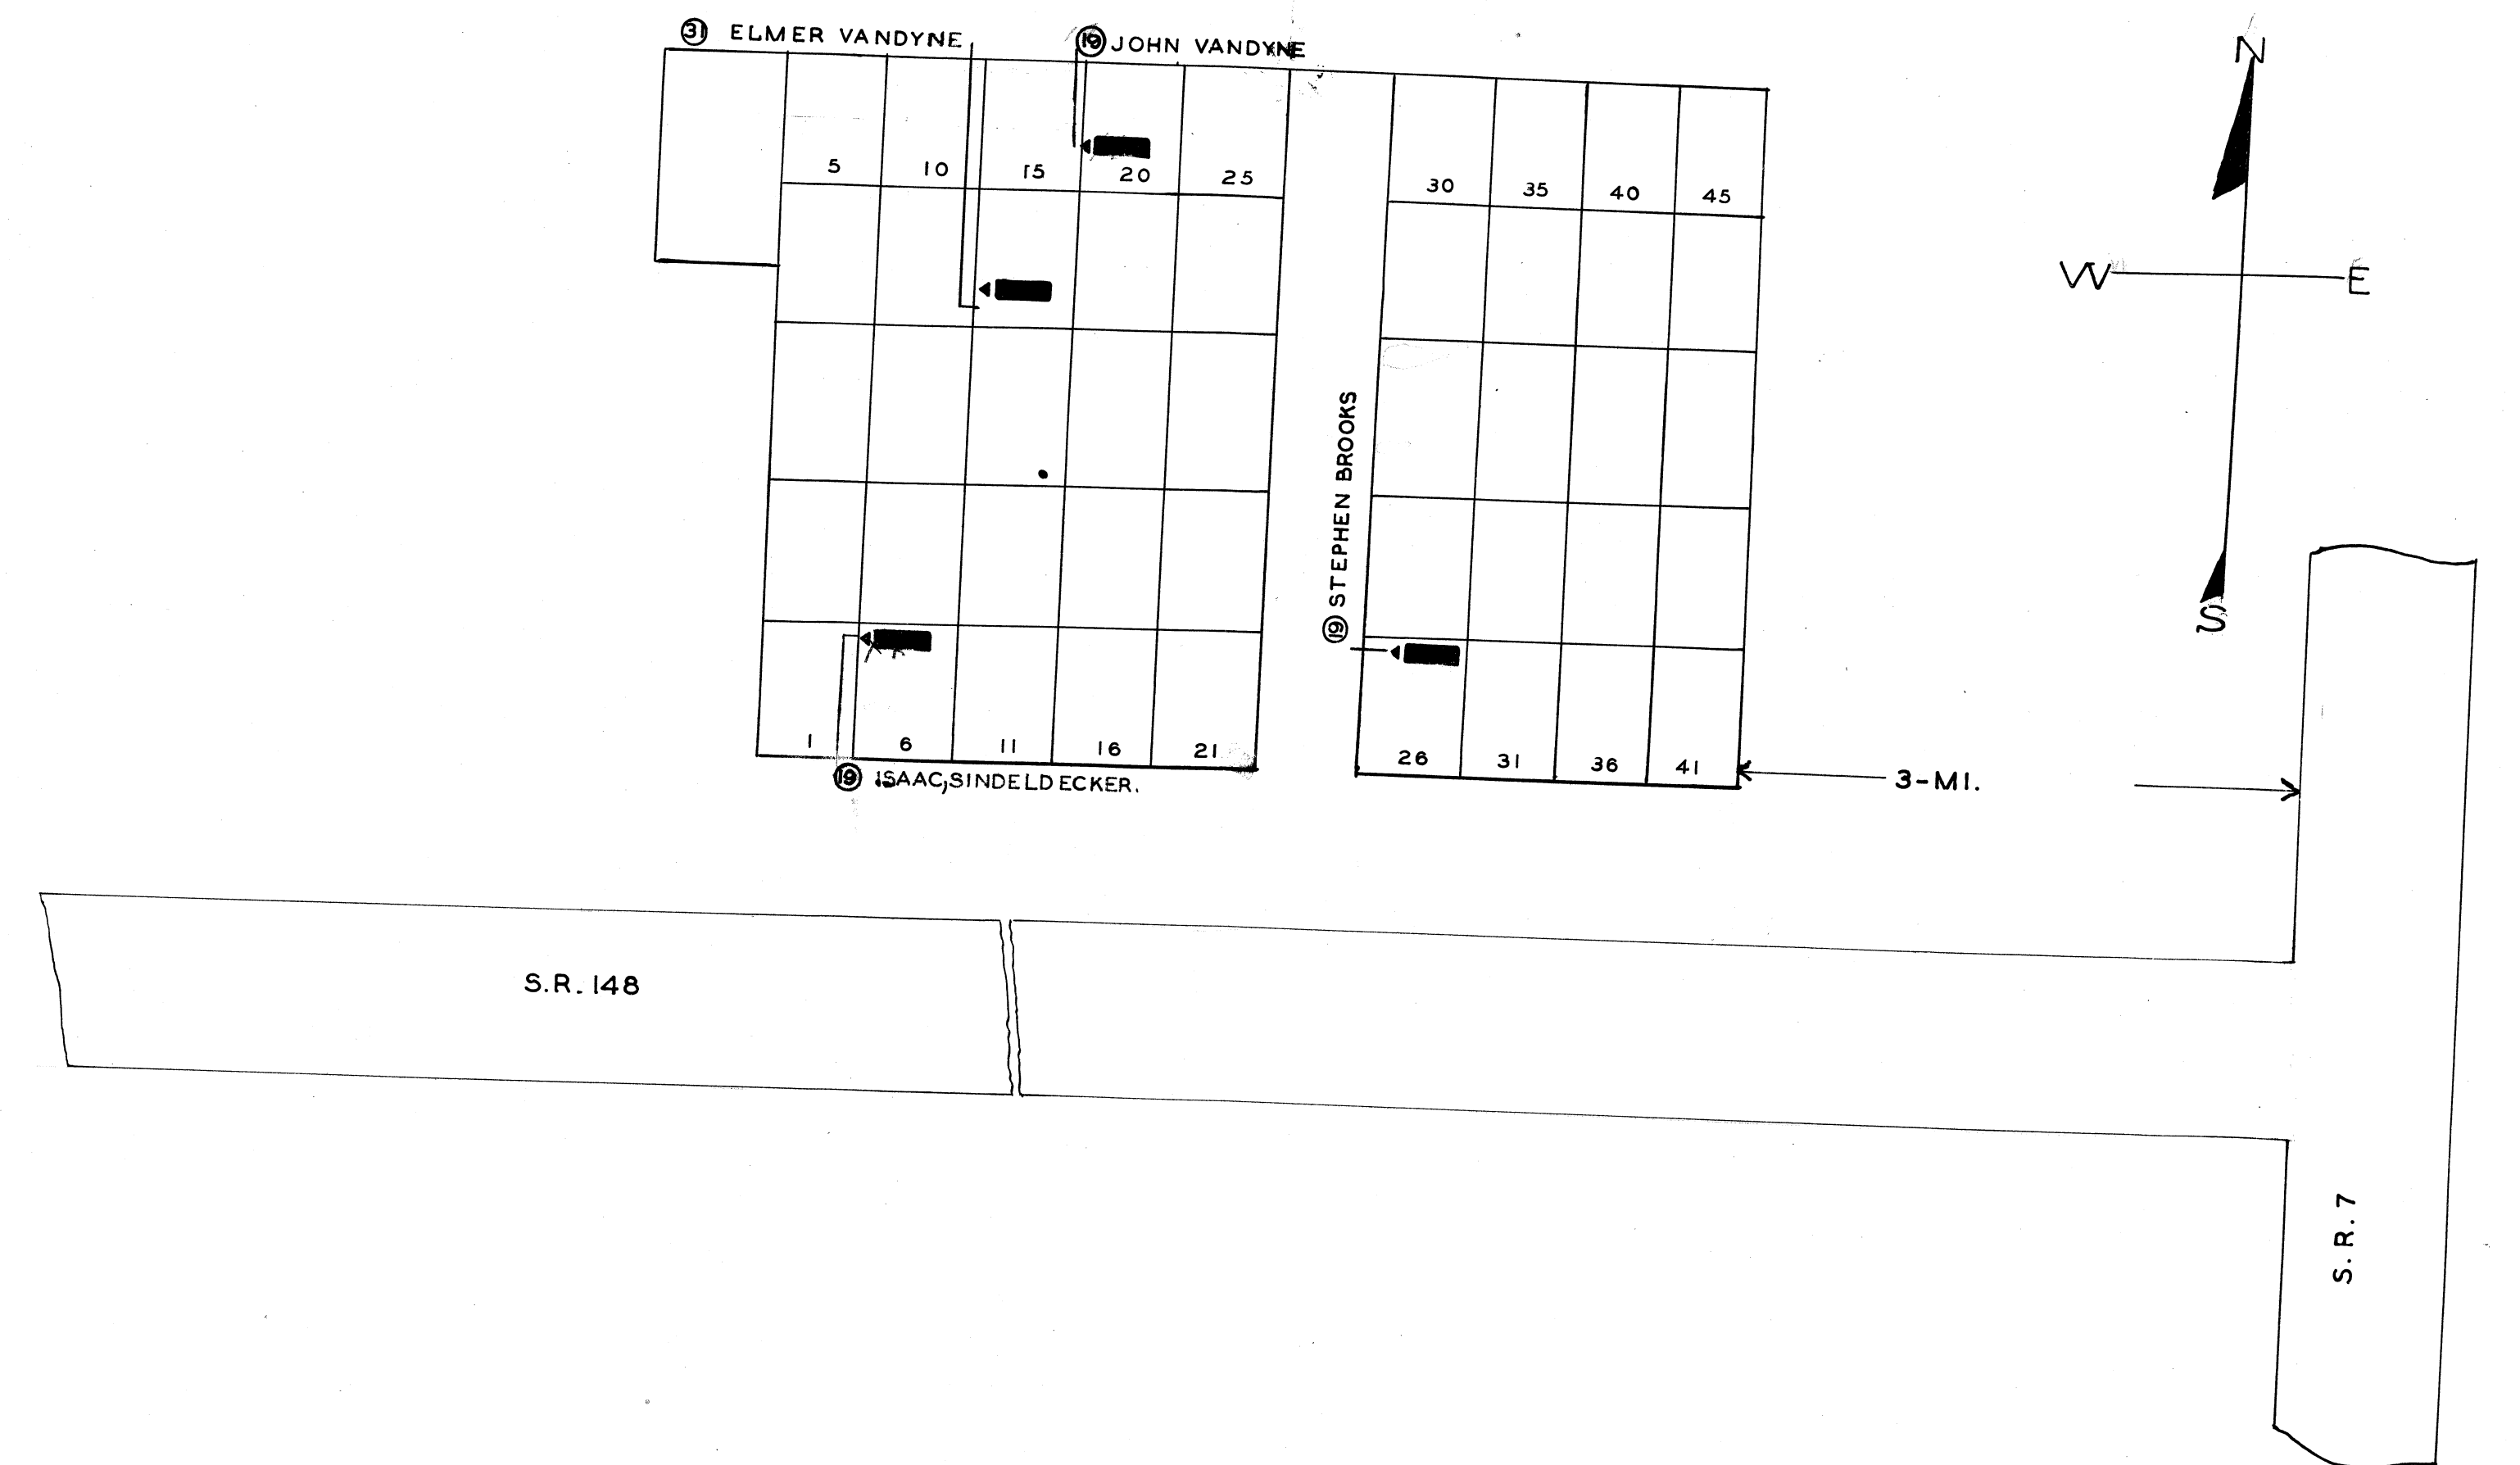

OLD DOVER CEMETERY
 BELMONT CO. YORK TWP.
 OFFICIAL PROJECT NOS. 465-42-3-467
 665-42-3-232

①	REVOLUTIONARY WAR	ESTABLISHED ABOUT
②	WAR OF 1812	1841
③	WAR WITH MEXICO	ORIG. PART OF THE
④	CIVIL WAR	FIRST SEVEN RANGES
⑤	SPANISH-AM. WAR	
⑥	WORLD WAR	

SCALE 20' = 1" .26 ACRE

NEW DOVER CEMETERY
 BELMONT CO. YORK TWP.
 OFFICIAL PROJECT NOS. 465-42-3-467
 665-42-3-232

①	REVOLUTIONARY WAR	ESTABLISHED ABOUT
②	WAR OF 1812.	1900
③	WAR WITH MEXICO.	ORIG. PART OF THE
④	CIVIL WAR.	FIRST SEVEN RANGES
⑤	SPANISH-AM. WAR.	
⑥	WORLD WAR.	
⑦	INDIAN WAR	

SCALE 20' = 1" .24 ACRE.