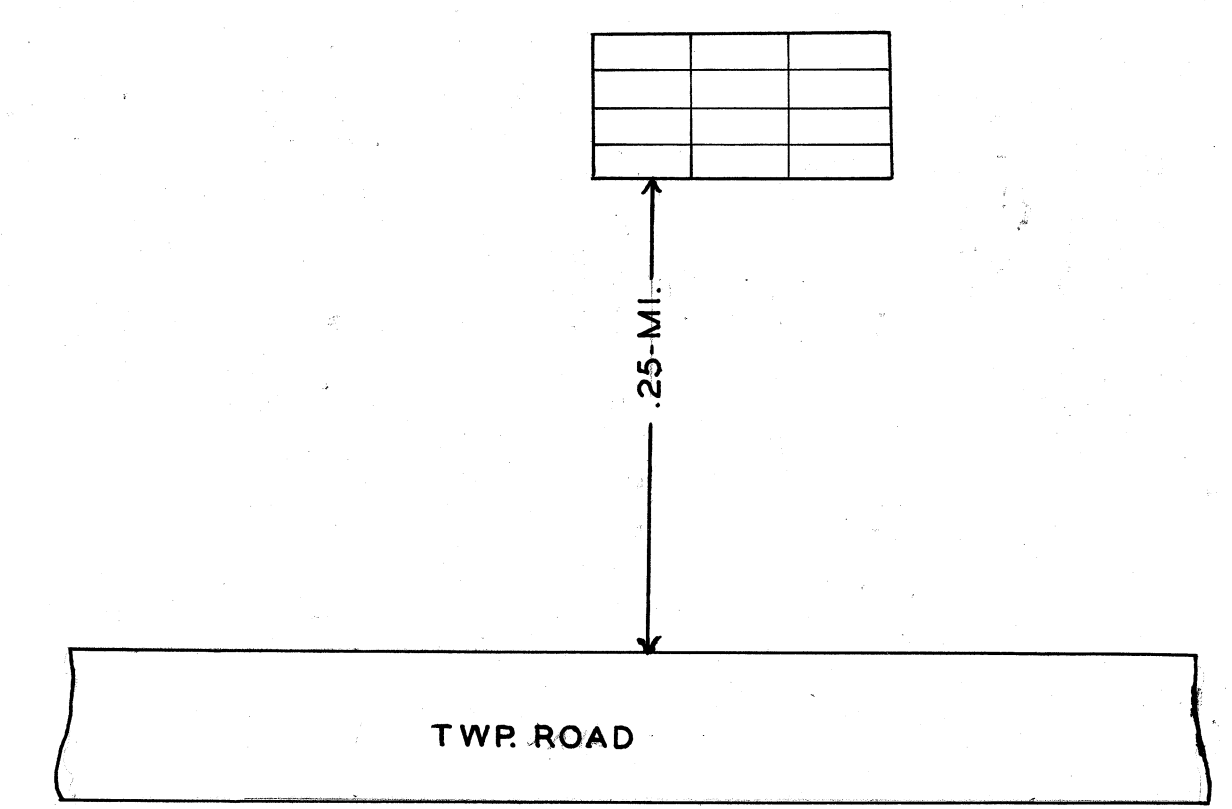

Price Cem. Goshen Twp Belmont Co. R. 01

**NELSON
CEMETERY**

BELMONT CO. GOSHEN TWP.

OFFICIAL PROJECT NOS. ⁴⁶⁵⁻⁴²⁻³⁻⁴⁶⁷
⁶⁶⁵⁻⁴²⁻³⁻²³²

LEGEND	HISTORY
① REVOLUTIONARY WAR.	ORIG. PART OF THE
② WAR OF 1812.	FIRST SEVEN RANGES
③ WAR WITH MEXICO.	EST. ABOUT 1832
④ CIVIL WAR.	
⑤ SPANISH-AM. WAR.	
⑥ WORLD WAR.	

SCALE 20' = 1" .02 ACRE.

ROW	GRAVE	WAR	NAME
3	36	⑤	GRAHAM, THOMAS M.
9	3	⑤	GRIMES, J.M.
10	34	⑤	MCCONNELL, WILLIAM.
5	21	④	MORGAN, GEORGE.
5	12	④	ROBINSON, SAMUEL.
8	32	⑤	TAGGART, JOHN.

**WHEELING VALLEY
CEMETERY**

SCALE 20' = 1" .5 ACRE

**PRICE
CEMETERY**

BELMONT CO. GOSHEN TWP.

OFFICIAL PROJECT NOS. ⁴⁶⁵⁻⁴²⁻³⁻⁴⁶⁷
⁶⁶⁵⁻⁴²⁻³⁻²³²

LEGEND	HISTORY
① REVOLUTIONARY WAR	ORIG. PART OF THE
② WAR OF 1812	FIRST SEVEN RANGES
③ WAR WITH MEXICO	EST. ABOUT 1824
④ CIVIL WAR	
⑤ SPANISH-AM. WAR	
⑥ WORLD WAR	

SCALE 20' = 1" .02 ACRE.

*WC 115
Sheet
Wheeling Valley Cem
Belmont Co.
Adm. 185
Scale 20-1*