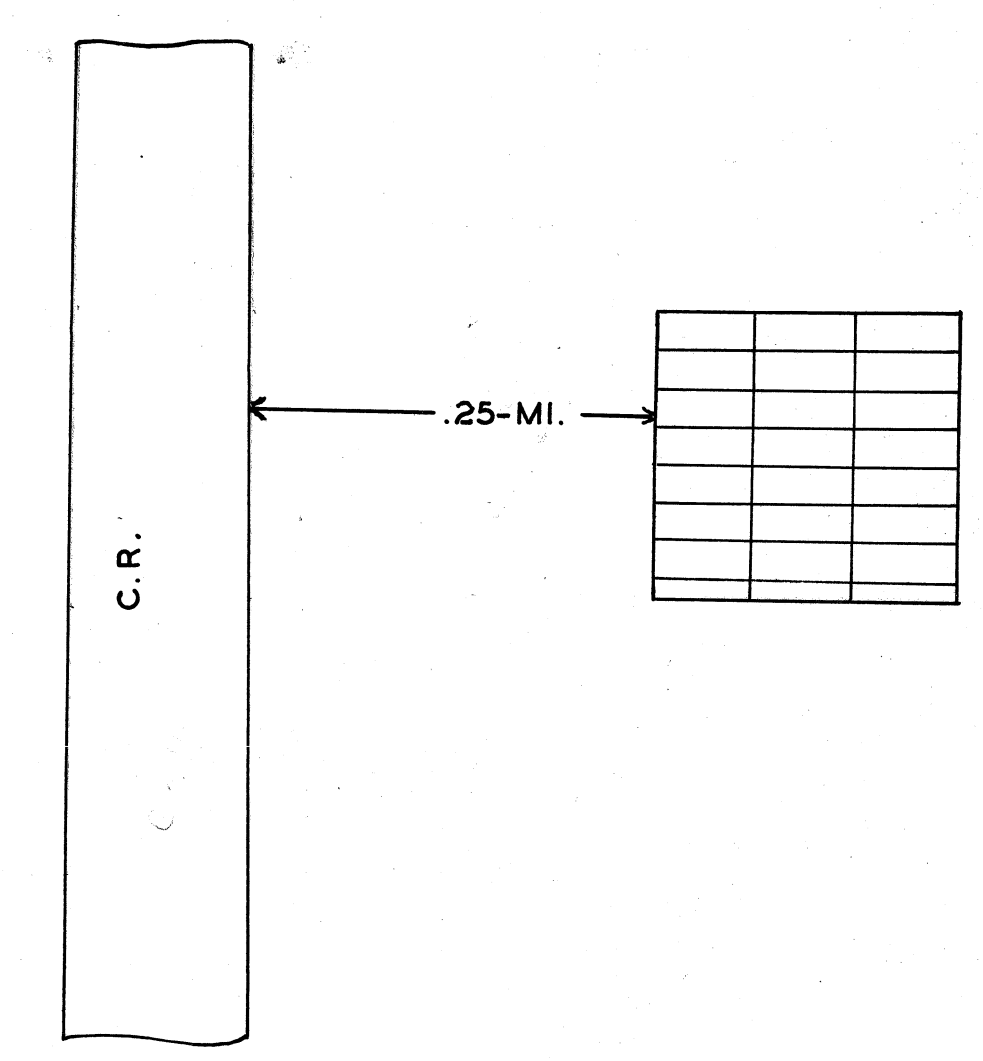

SCALE 20' = 1" .02 ACRE.

ROW	GRAVE	WAR	NAME
3	36	⑤	GRAHAM, THOMAS M.
9	3	⑤	GRIMES, J.M.
10	34	⑤	MCCONNELL, WILLIAM.
5	21	④	MORGAN, GEORGE.
5	12	④	ROBINSON, SAMUEL.
8	32	⑤	TAGGART, JOHN.

**WHEELING VALLEY
CEMETERY**

BELMONT CO. WHEELING TWP.

OFFICIAL PROJECT NOS. ⁴⁶⁵⁻⁴²⁻³⁻⁴⁶⁷
⁶⁶⁵⁻⁴²⁻³⁻²³²

LEGEND	HISTORY
① REVOLUTIONARY WAR	ESTABLISHED ABOUT
② WAR OF 1812	1840
③ WAR WITH MEXICO	ORIG. PART OF THE
④ CIVIL WAR	FIRST SEVEN RANGES
⑤ SPANISH-AM. WAR	
⑥ WORLD WAR	

SCALE 20' = 1" .5 ACRE

**PRICE
CEMETERY**

BELMONT CO. GOSHEN TWP.

OFFICIAL PROJECT NOS. ⁴⁶⁵⁻⁴²⁻³⁻⁴⁶⁷
⁶⁶⁵⁻⁴²⁻³⁻²³²

LEGEND	HISTORY
① REVOLUTIONARY WAR	ORIG. PART OF THE
② WAR OF 1812	FIRST SEVEN RANGES
③ WAR WITH MEXICO	EST. ABOUT 1824
④ CIVIL WAR	
⑤ SPANISH-AM. WAR	
⑥ WORLD WAR	

SCALE 20' = 1" .02 ACRE.

*WC 115
Sheet
Wheeling Valley Cem
Belmont Co.
Adm. 185
Scale 20-1*