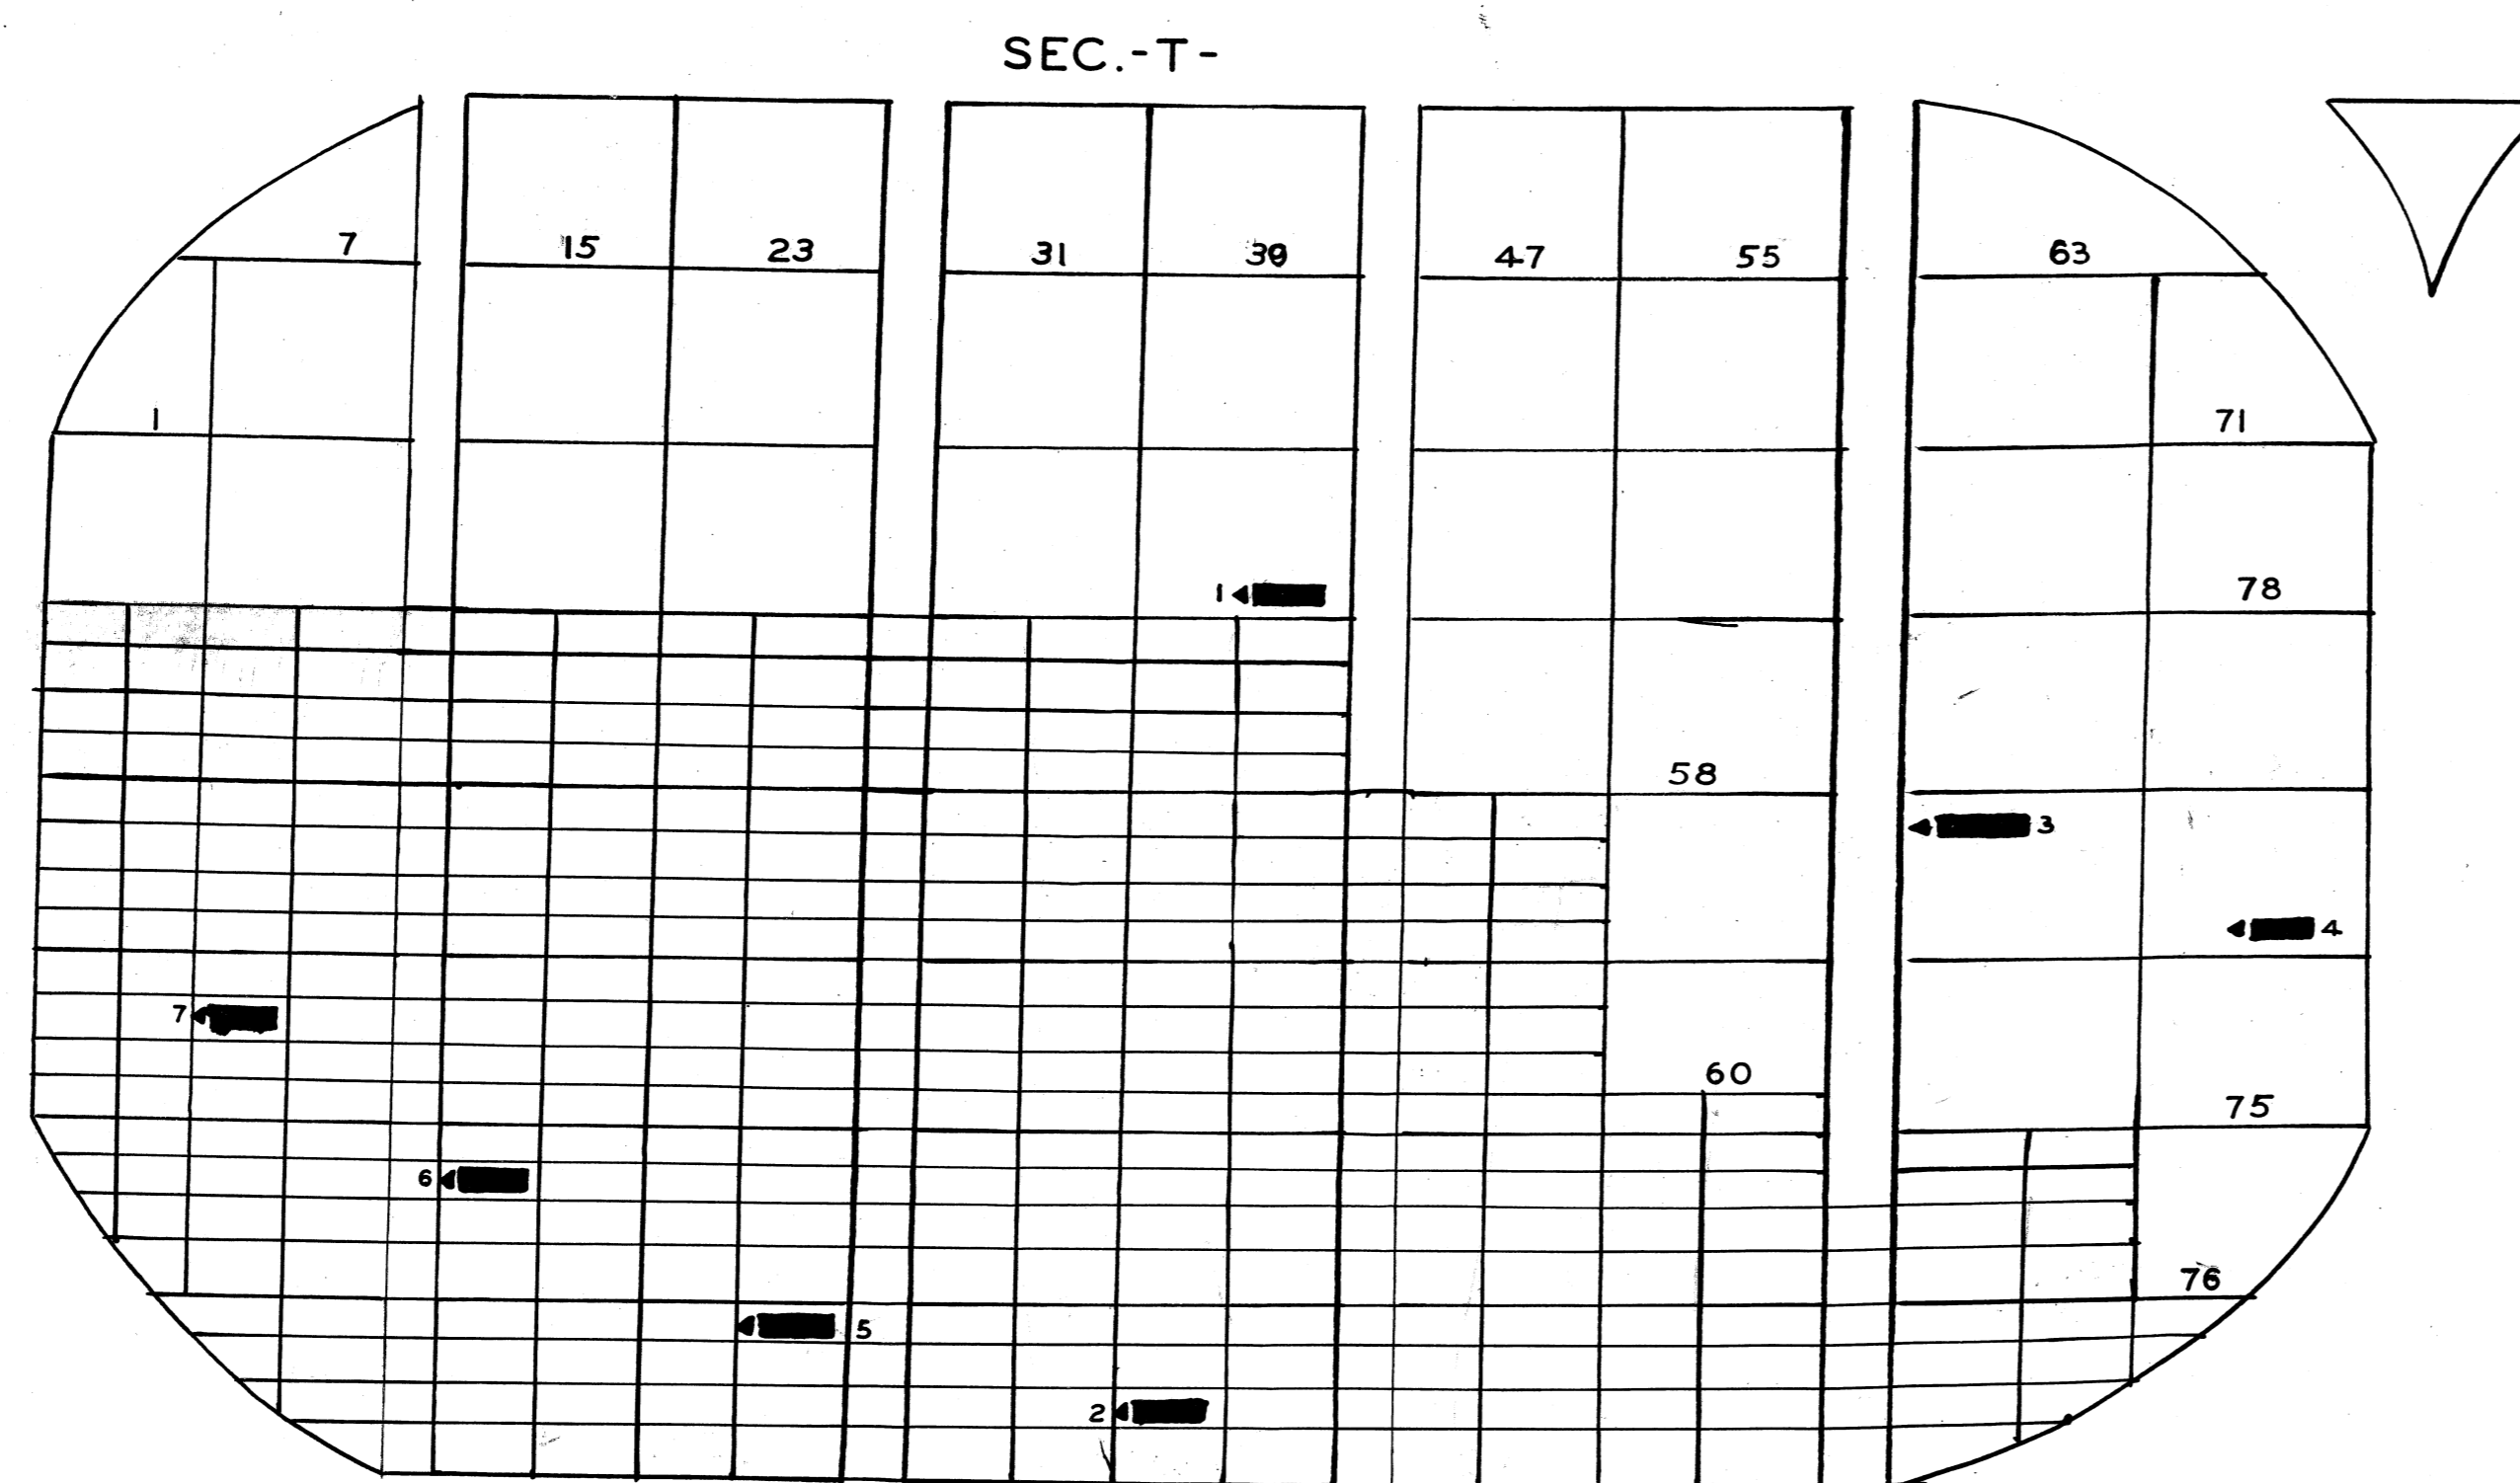

SEC.-LOT-GRAVE-WAR-NAME

Q	48	1	①	BUFFINGTON R.A.
Q	33	1	②	BUMGARNER JESSE
Q	33	2	③	BUMGARNER GEORGE
Q	65	1	④	CALDWELL GEORGE
Q	59	1	⑤	CUNARD JOHN
Q	39	1	⑥	HARRISON JAMES
Q	27	1	⑦	PALMER ROBERT
Q	66	1	⑧	PRATT JESSE
Q	MAUS.	40	⑨	DAY J.H.
Q	MAUS.	10	⑩	RUGGLES BENJAMIN B.
Q	MAUS	126	⑪	MICHNER ALFRED J.

SEC.-ROW-GRAVE-WAR-NAME

T-1	4-1	①	DORSEY LOUIS
T-2	325	②	FELIX ALEX
T-3	187	③	ISTRAY UYVARI
T-6	10	④	KEKOVICH LUKA
T-7	73	⑤	LESINIKI TONY
T-3	67	⑥	TAPSICO ARTHUR
T-4	74	⑦	YOUNGER JOHN
T	78	⑧	HOBE FRANK